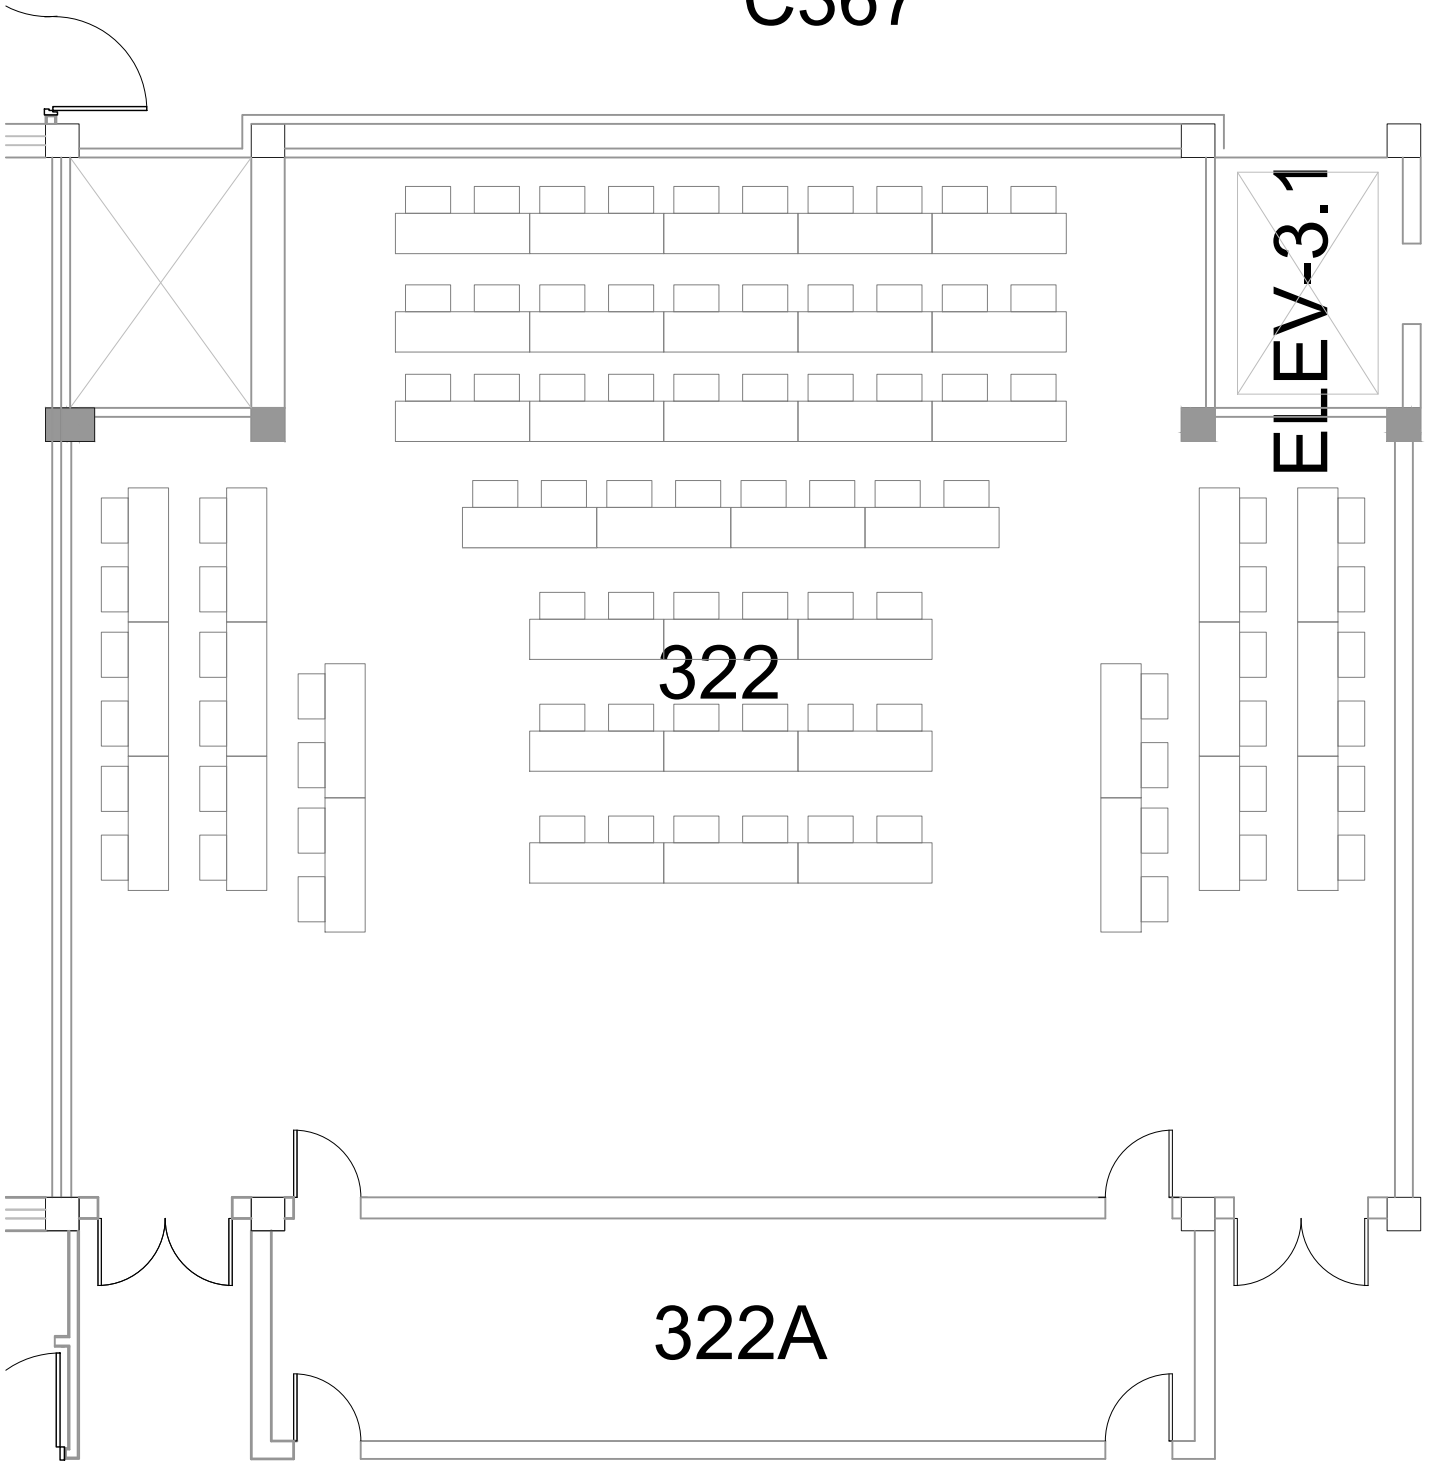

C367

322

322A

ELEV-3.1

Classroom Layouts

WOOTEN HALL
RM 322

CAP:

88