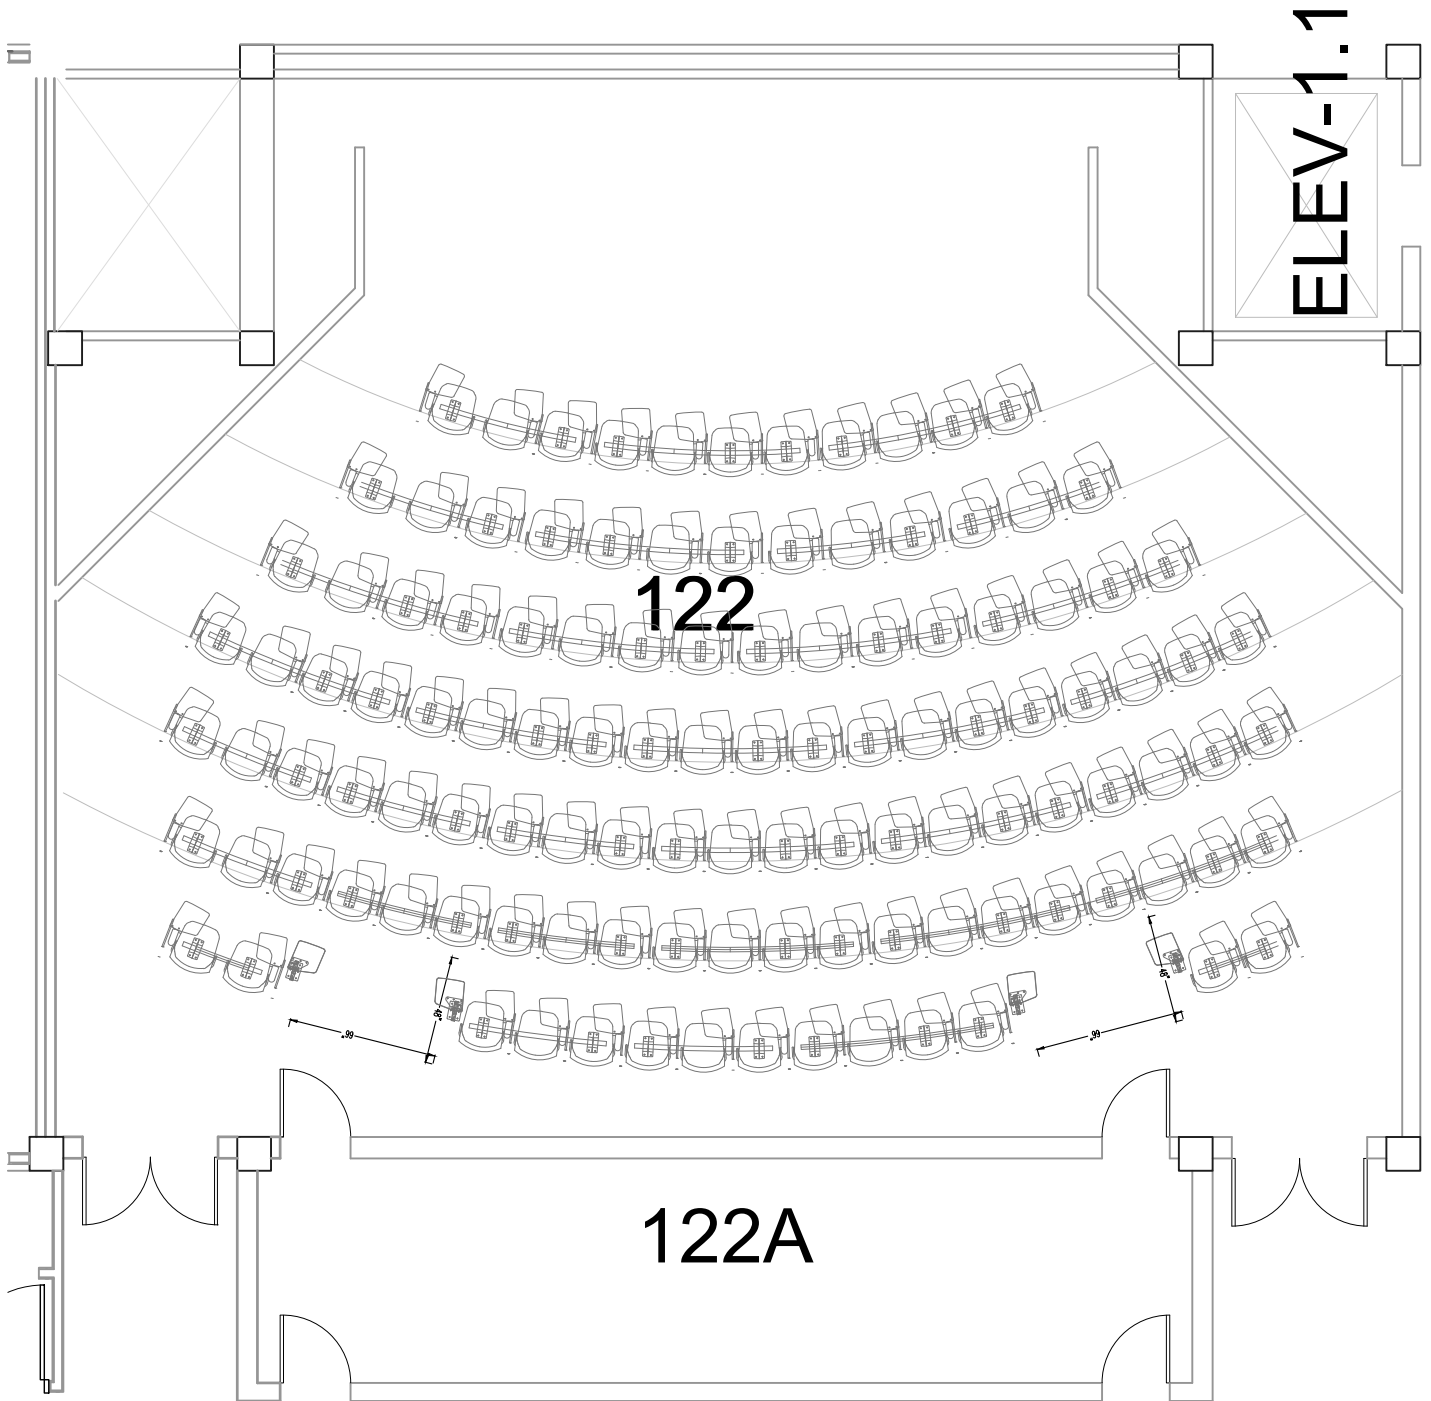

C180

Classroom Layouts  
**WOOTEN HALL**  
**RM 122**

CAP:  
**120**

**UNT**  
UNIVERSITY  
OF NORTH TEXAS®  
FACILITIES PLANNING,  
DESIGN, & CONSTRUCTION