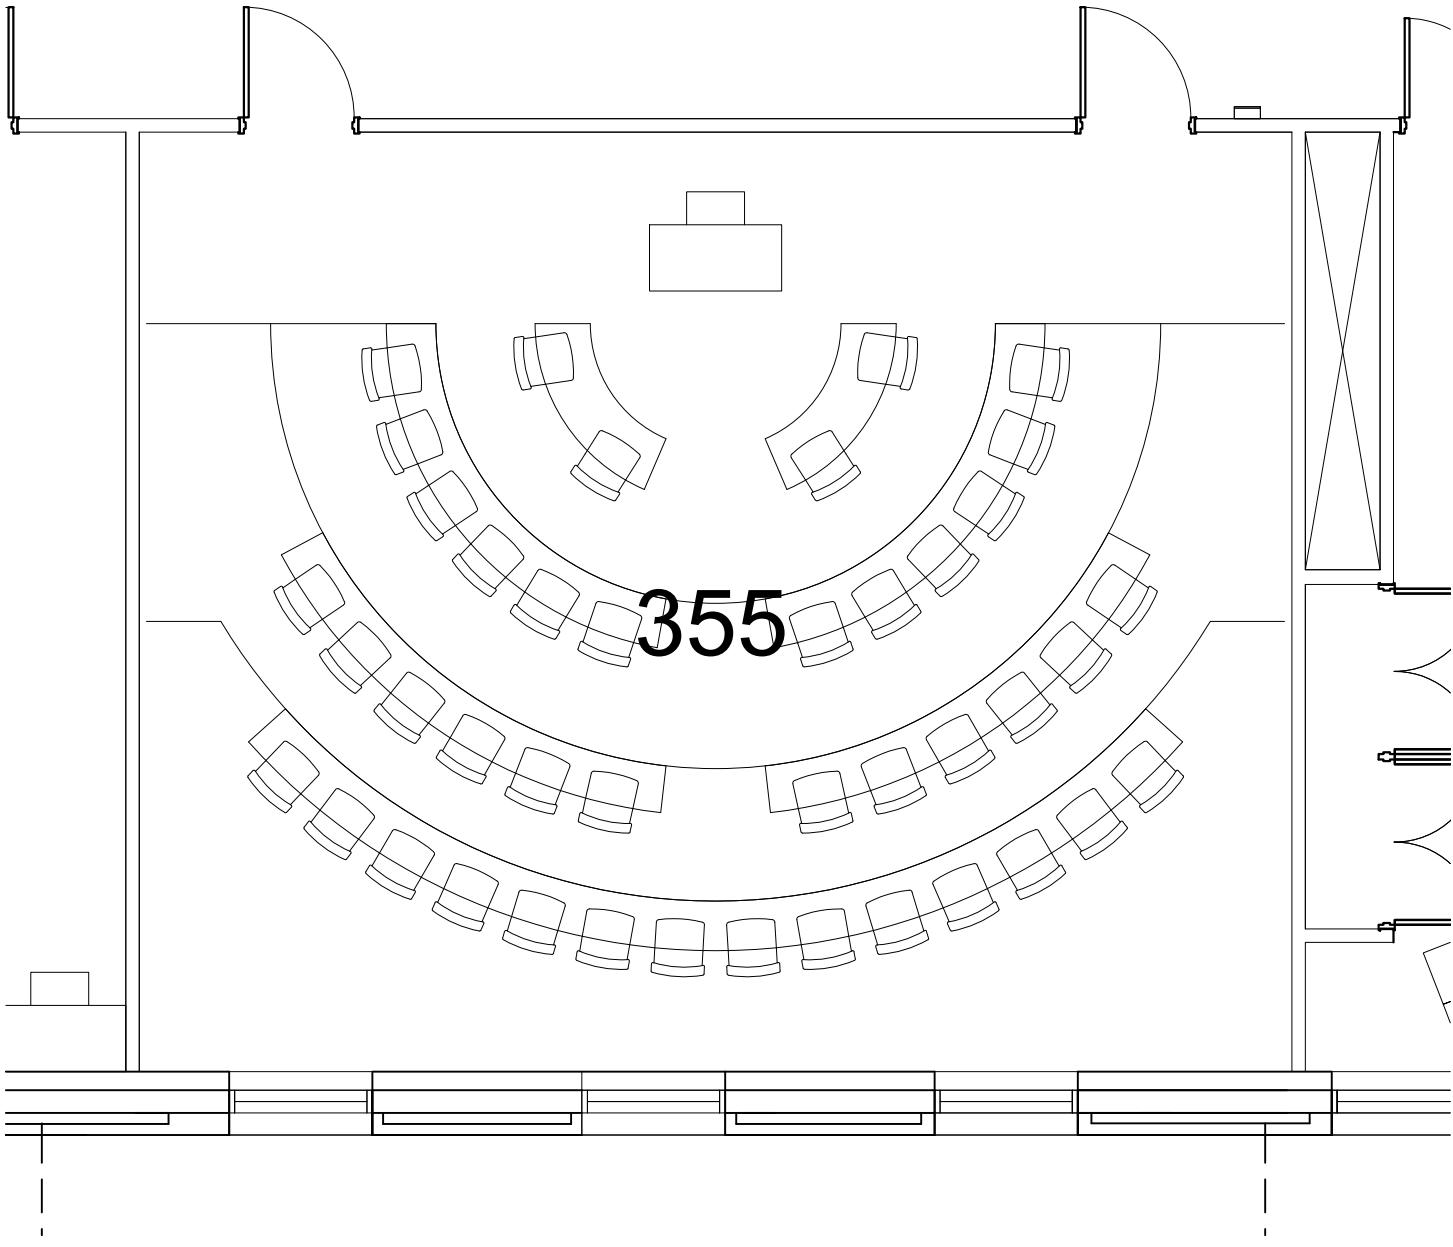

C301

Classroom Layouts
SAGE HALL
RM 355

CAP:
42

UNT
UNIVERSITY
OF NORTH TEXAS®
FACILITIES PLANNING,
DESIGN, & CONSTRUCTION