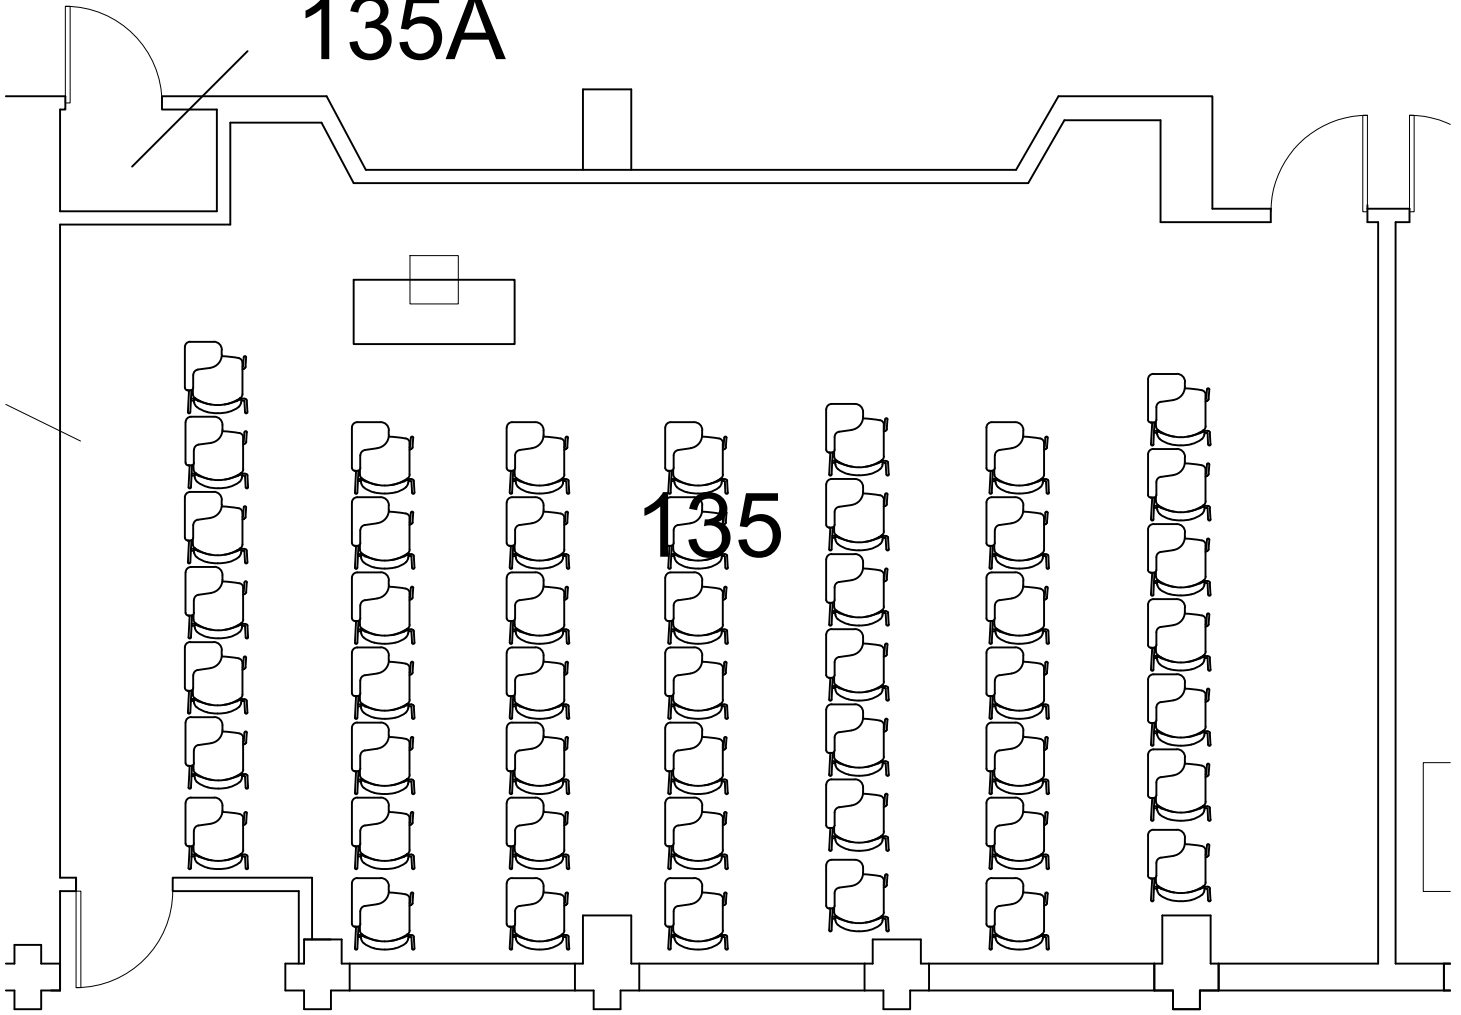

135A

135

Classroom Layouts  
RTFP  
RM 135

CAP:

49

**UNT**

UNIVERSITY  
OF NORTH TEXAS®  
FACILITIES PLANNING,  
DESIGN, & CONSTRUCTION