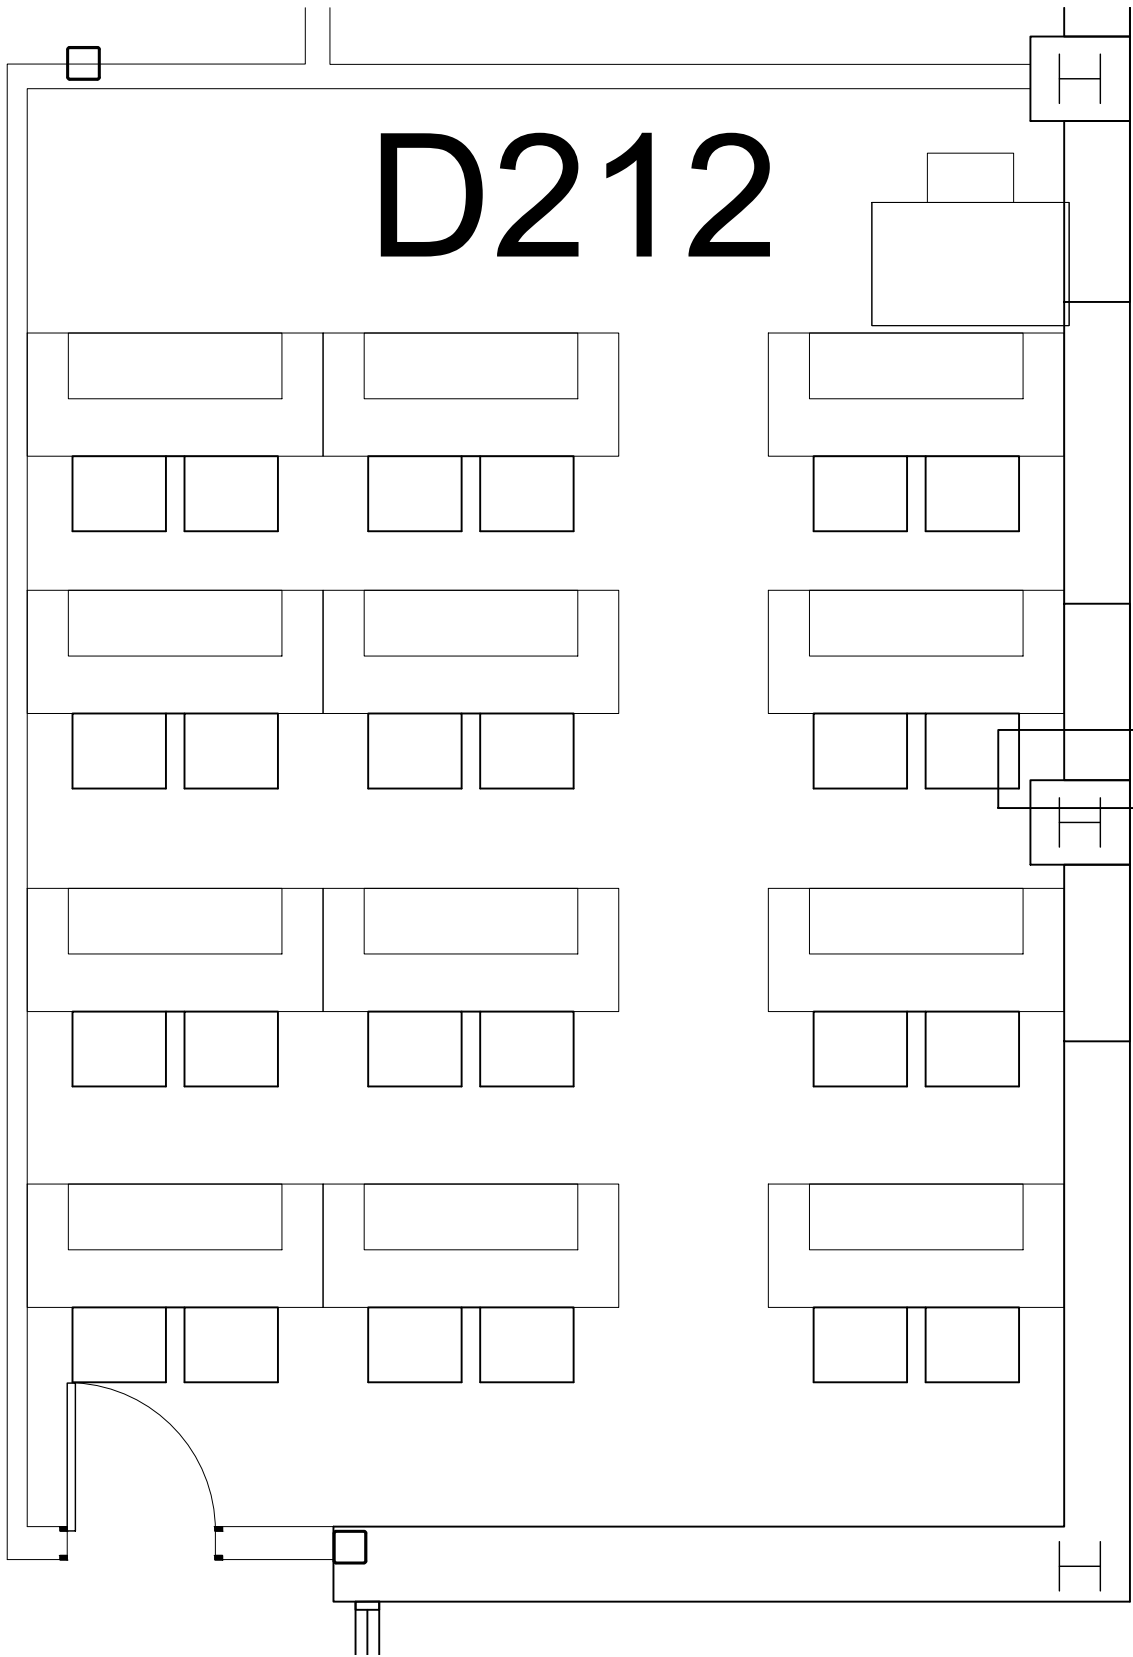

D212

Classroom Layouts

DISCOVERY PARK
RM D212

CAP:

24

UNT

UNIVERSITY
OF NORTH TEXAS®
FACILITIES PLANNING,
DESIGN, & CONSTRUCTION