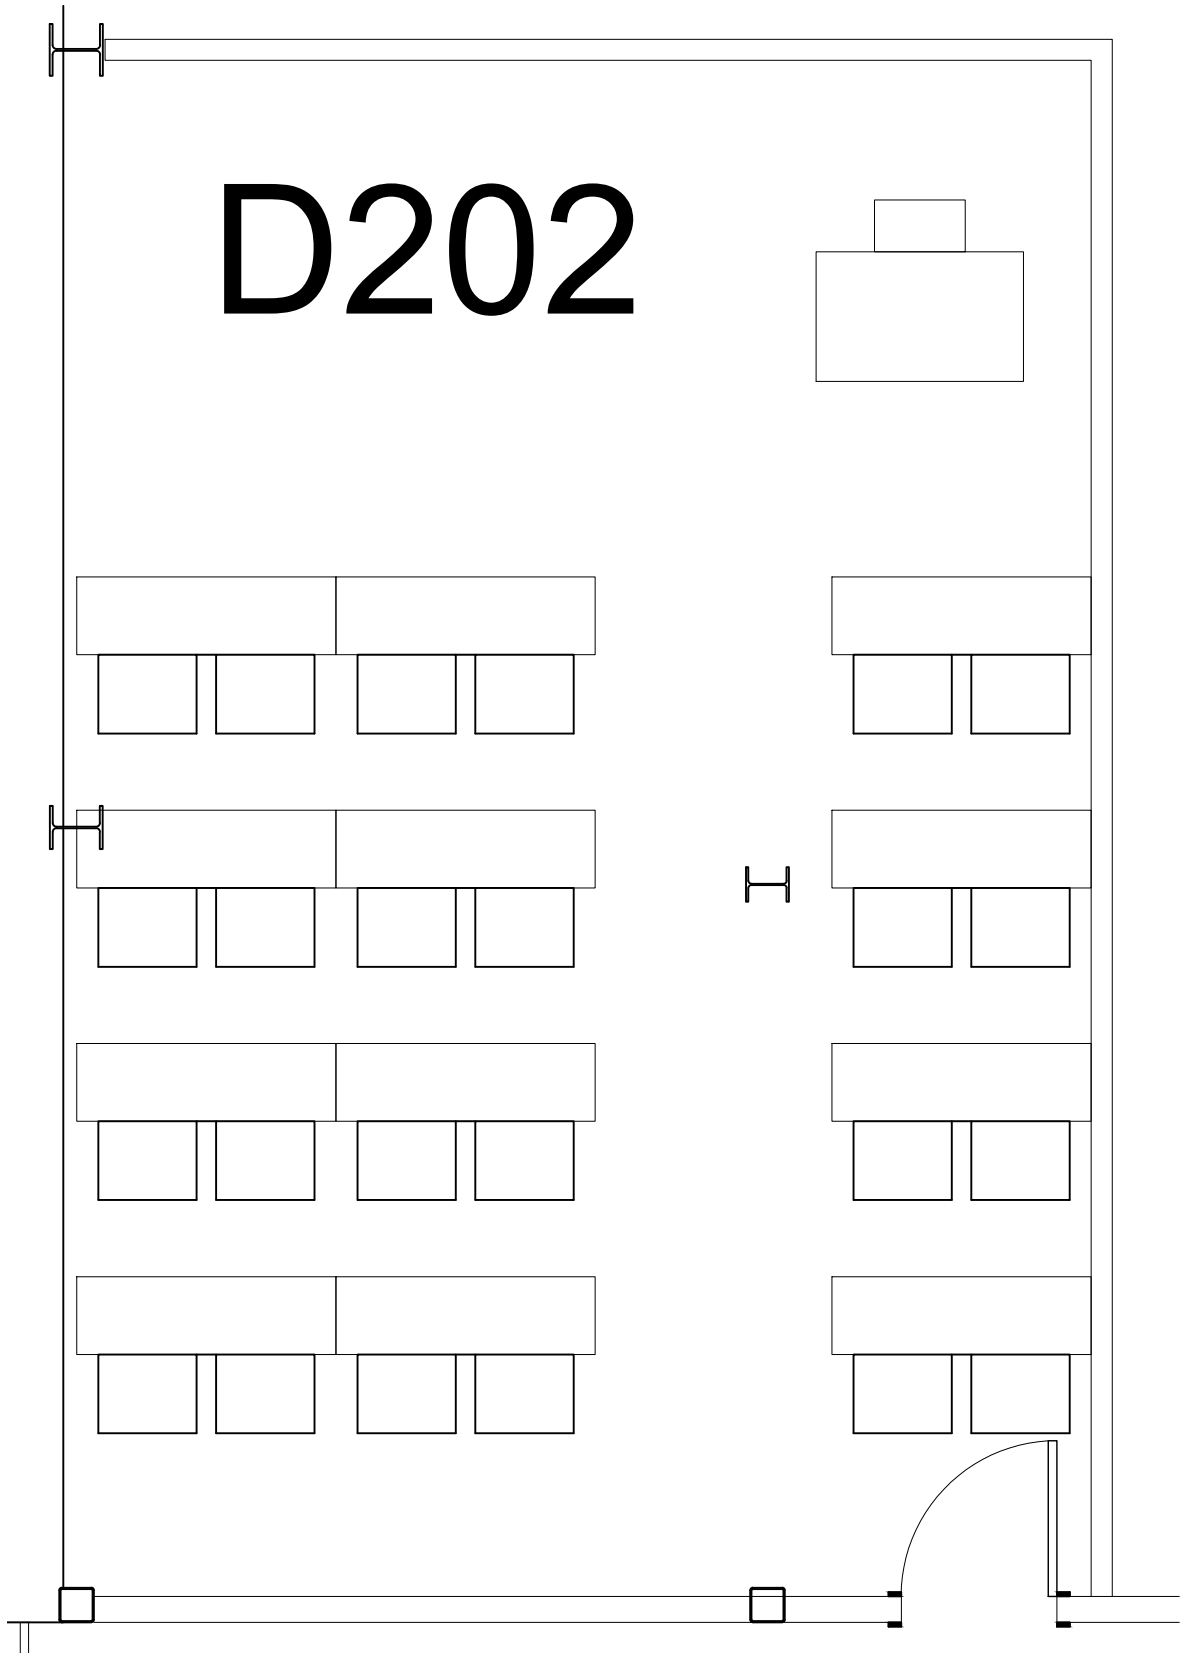

D202

Classroom Layouts

DISCOVERY PARK
RM D202

CAP:

24

UNT

UNIVERSITY
OF NORTH TEXAS®
FACILITIES PLANNING,
DESIGN, & CONSTRUCTION