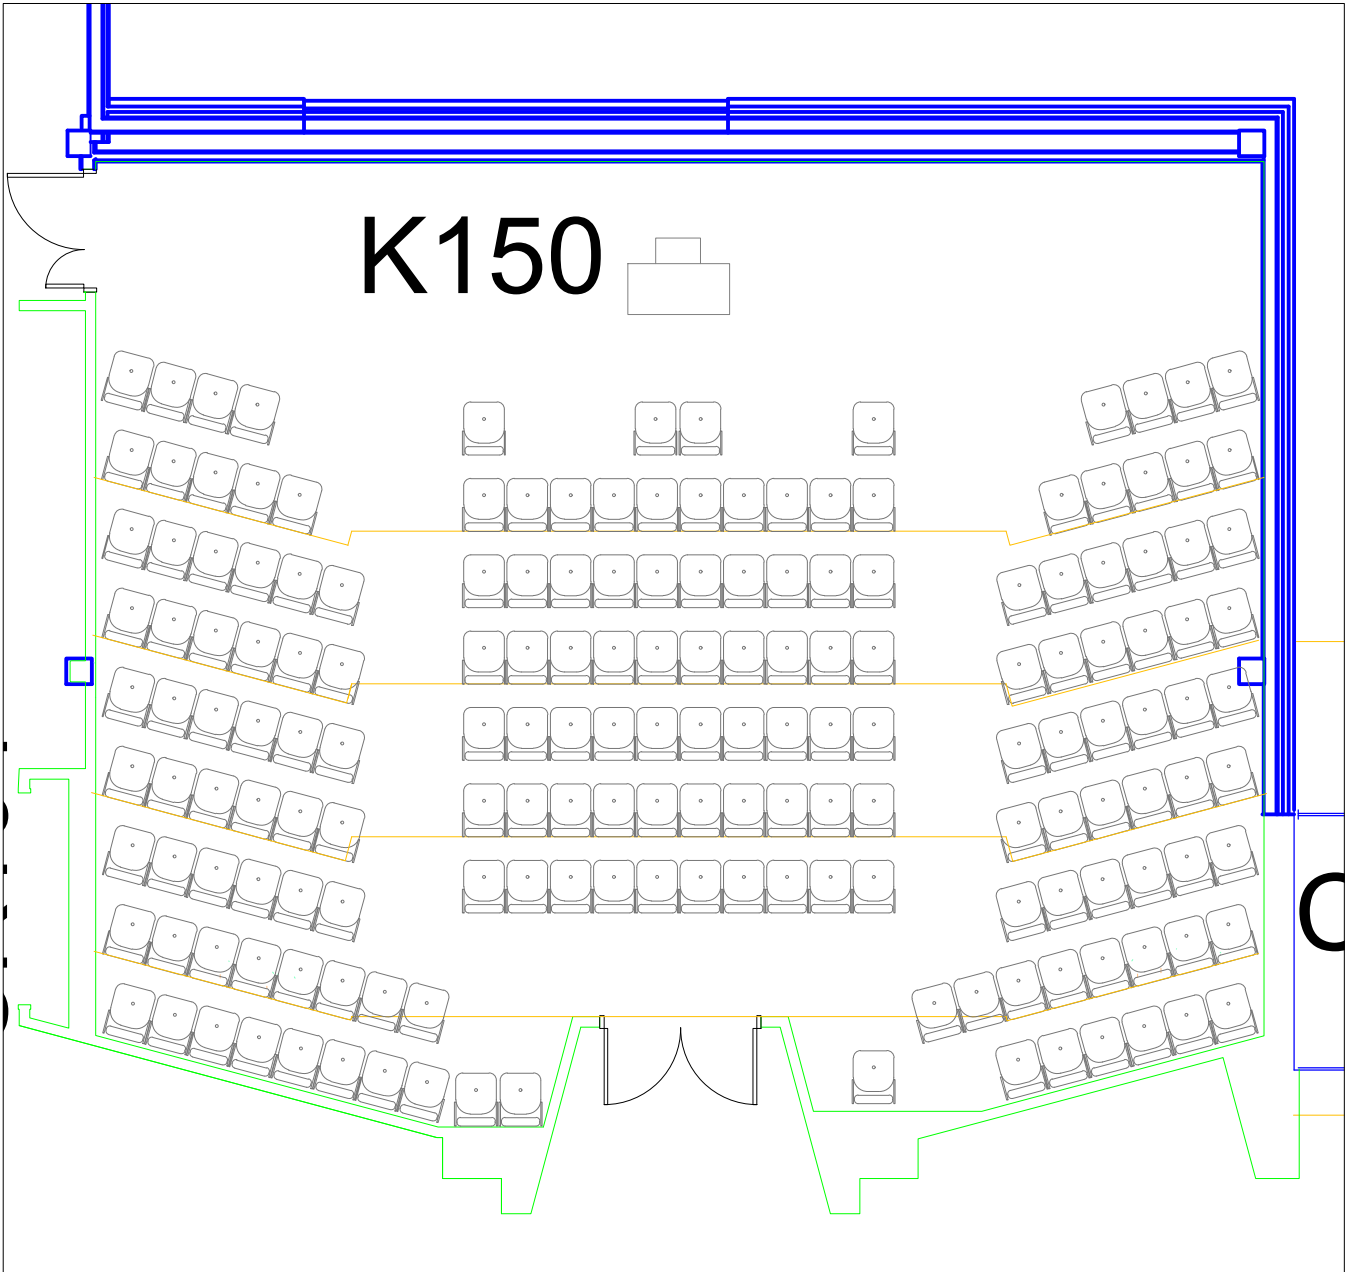

K150

Classroom Layouts

DISCOVERY PARK
RM K150

CAP:

188

FACILITIES PLANNING,
DESIGN, & CONSTRUCTION