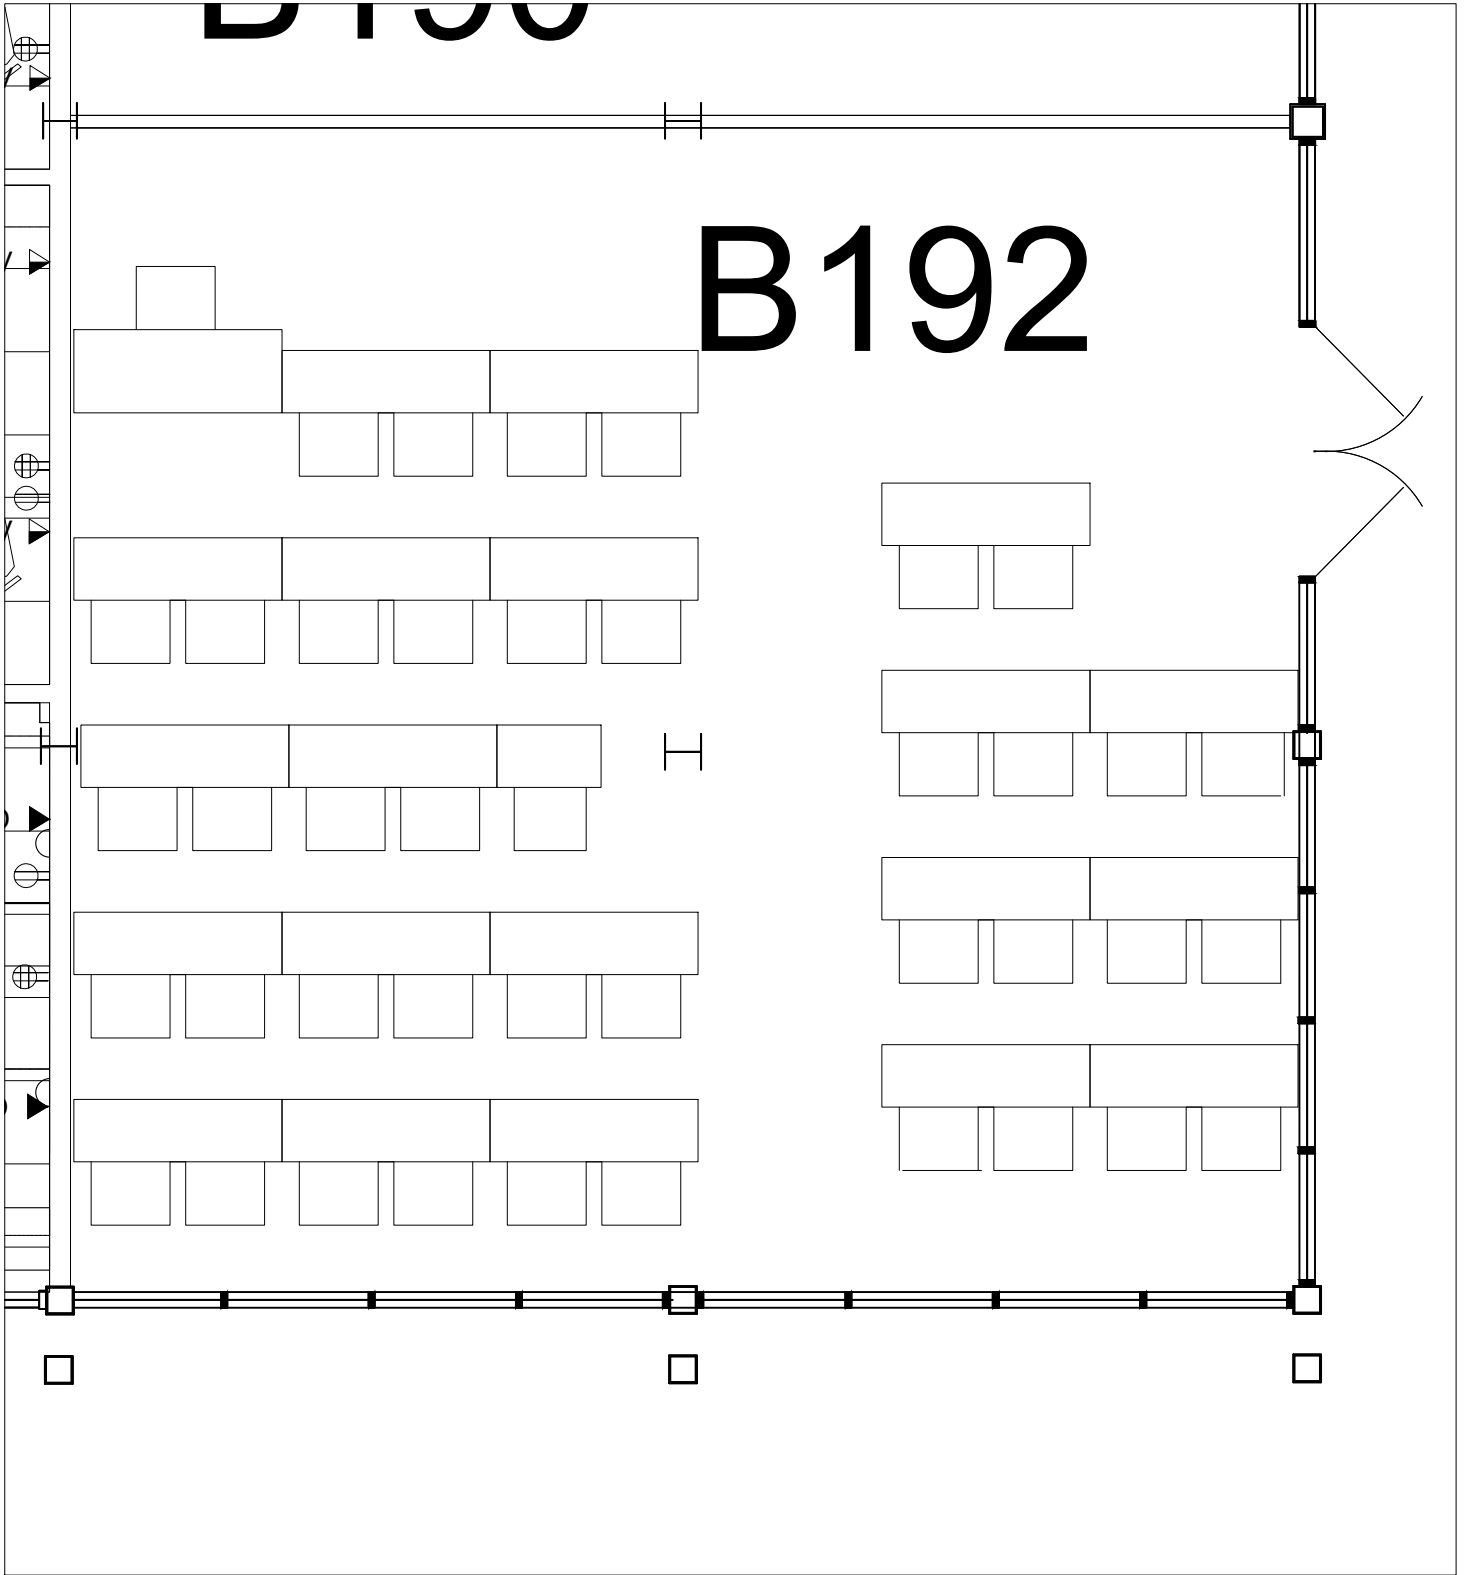

# B192

Classroom Layouts

**DISCOVERY PARK**  
**RM B192**

CAP:

41

**UNT**

UNIVERSITY  
OF NORTH TEXAS®  
FACILITIES PLANNING,  
DESIGN, & CONSTRUCTION