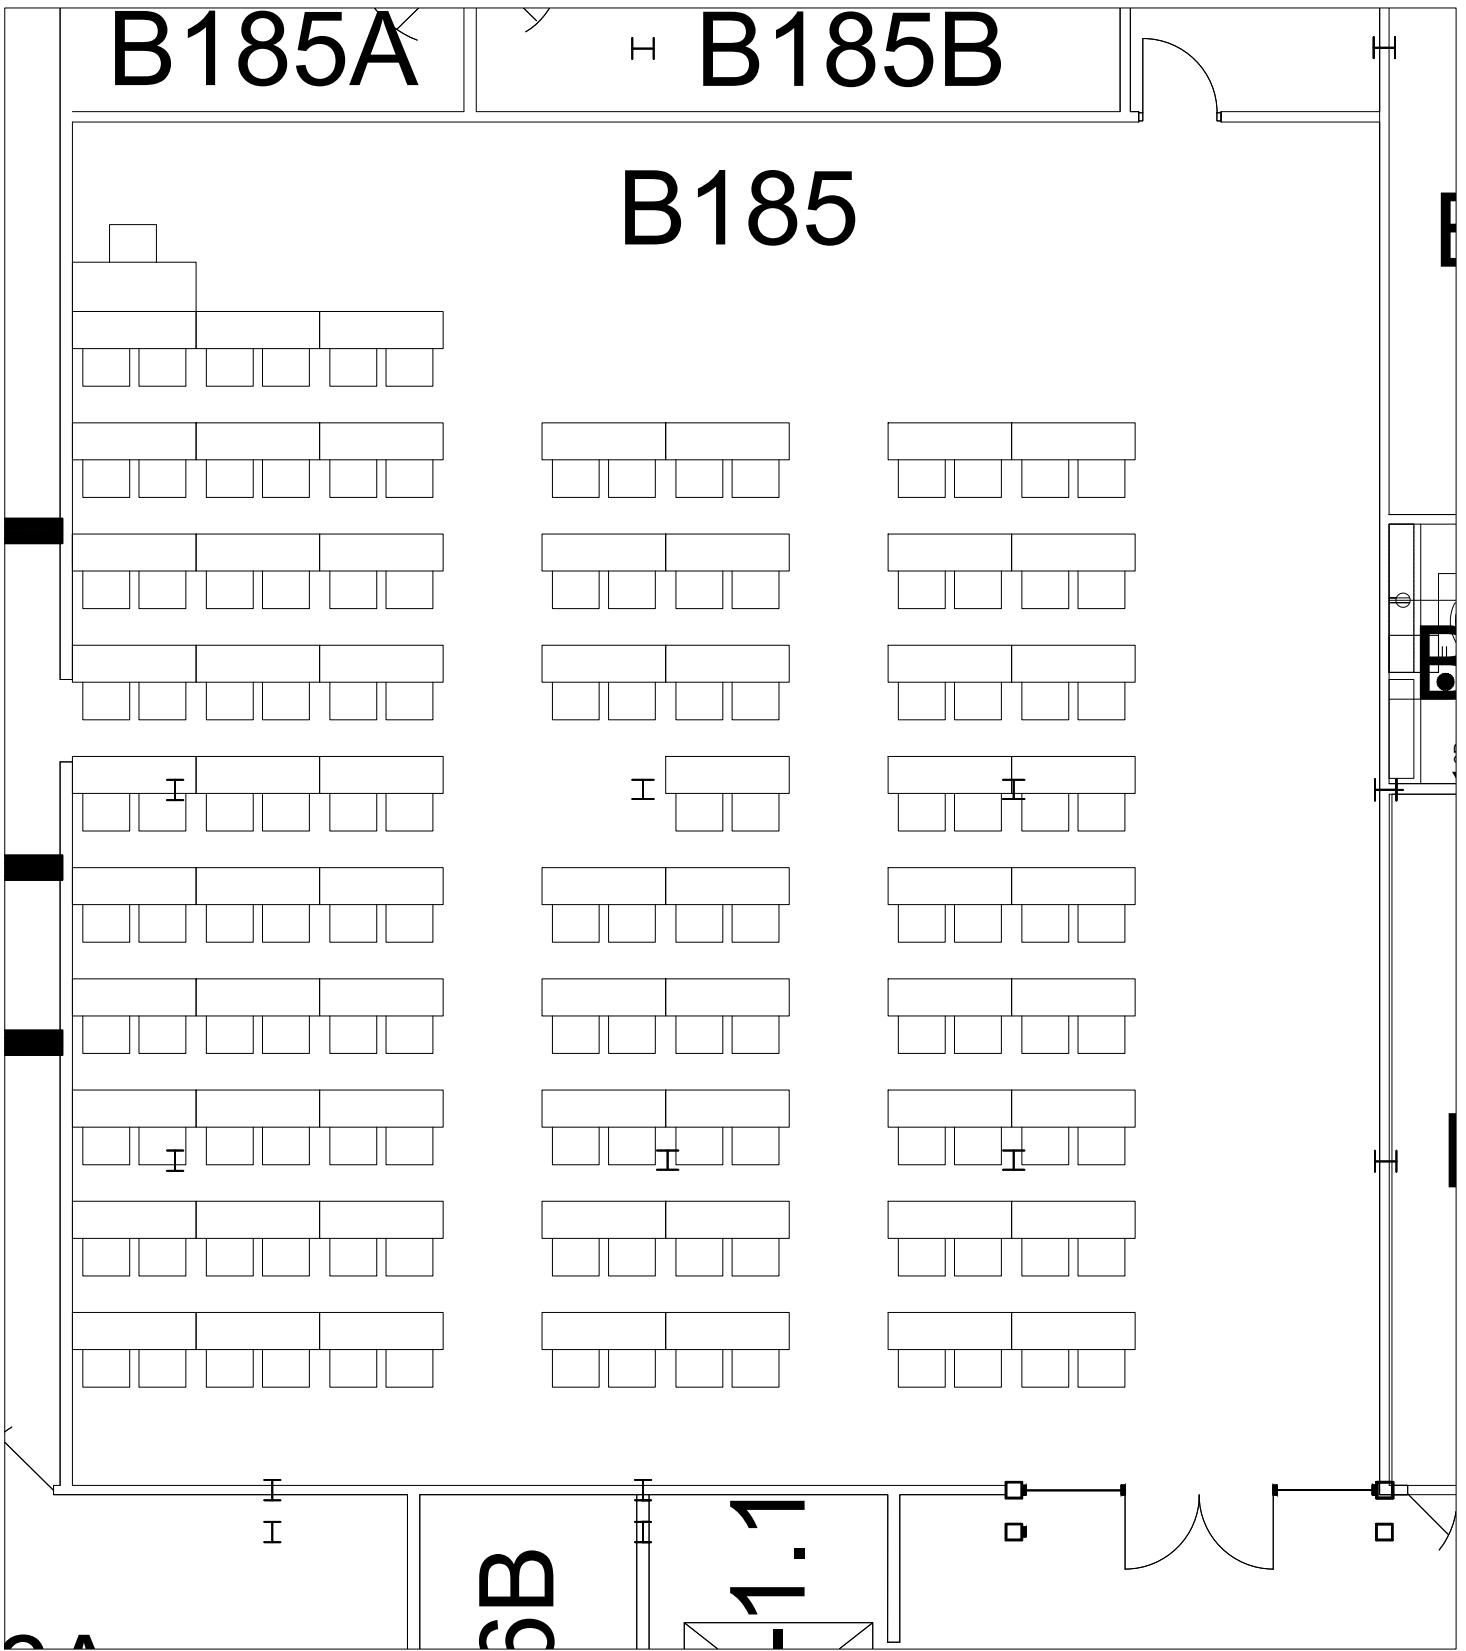

B185A

B185B

B185

Classroom Layouts  
**DISCOVERY PARK**  
**RM B185**

CAP:  
**130**

**UNT**  
UNIVERSITY  
OF NORTH TEXAS®  
FACILITIES PLANNING,  
DESIGN, & CONSTRUCTION