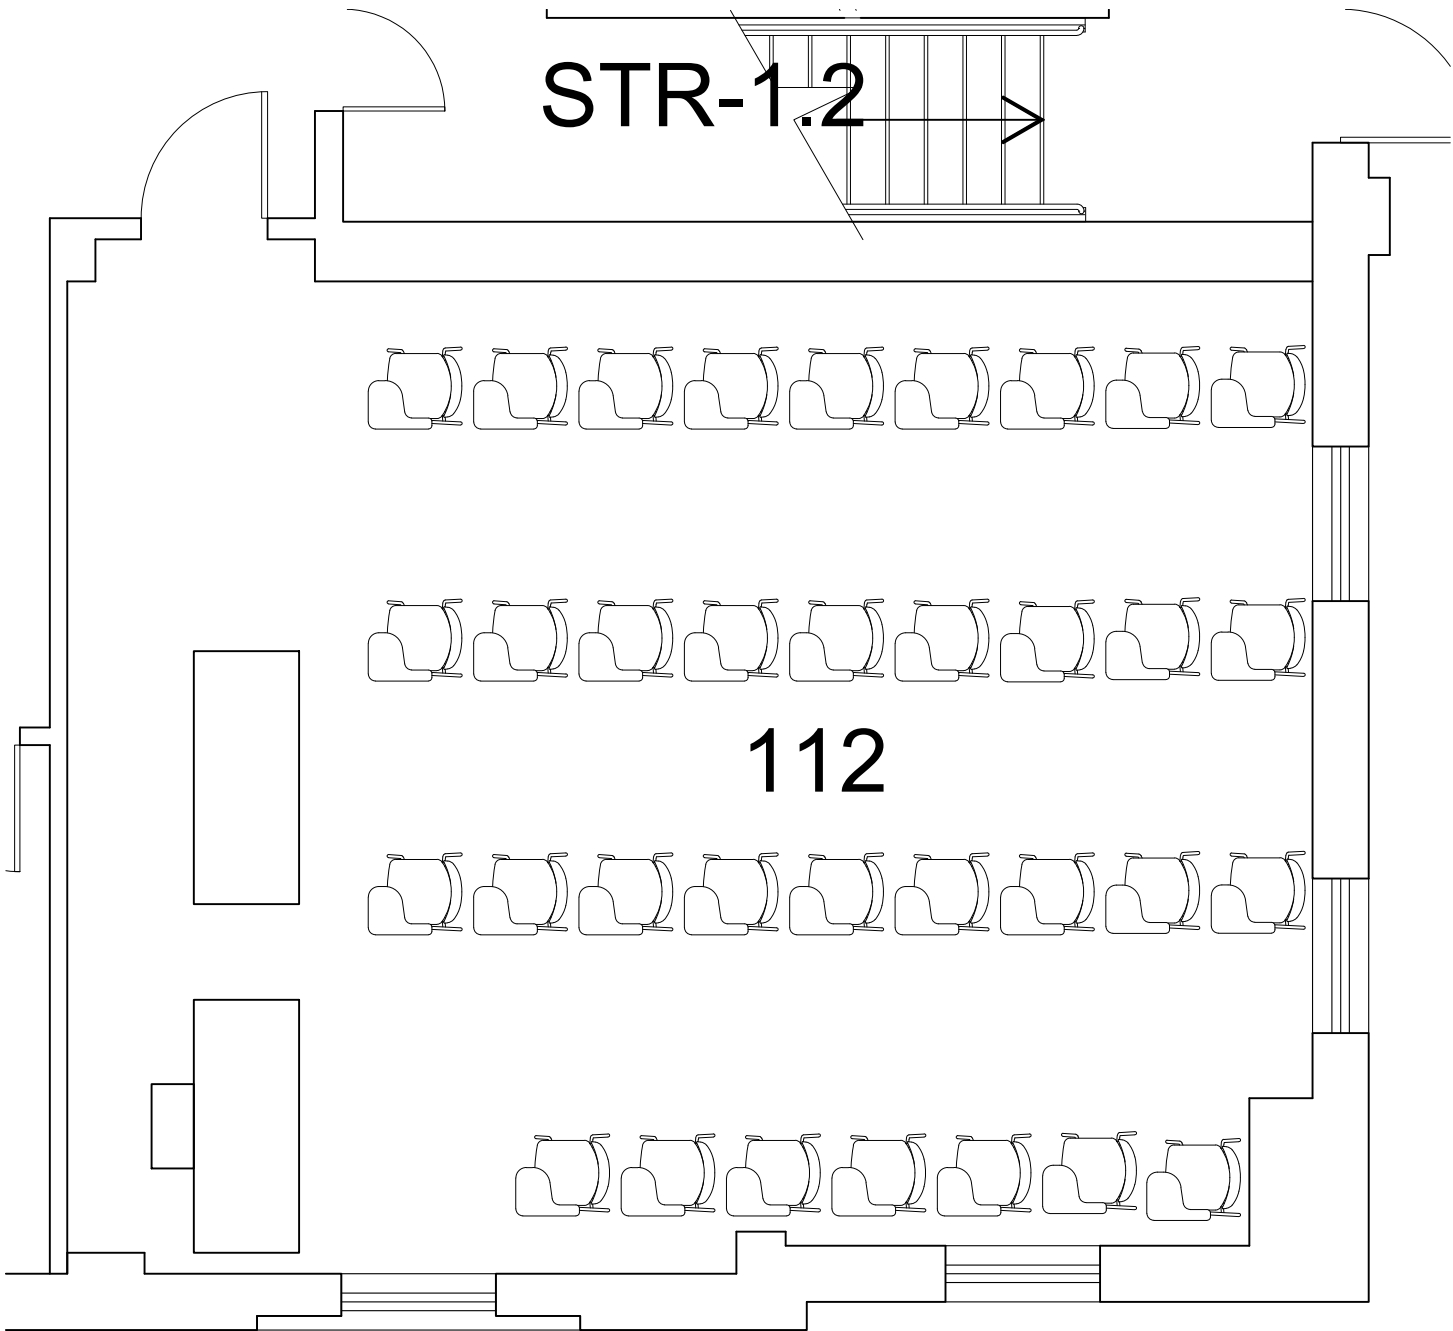

STR-1.2

112

Classroom Layouts

PHYSICS BUILDING
RM 112

CAP:

34

UNT

UNIVERSITY
OF NORTH TEXAS®
FACILITIES PLANNING,
DESIGN, & CONSTRUCTION