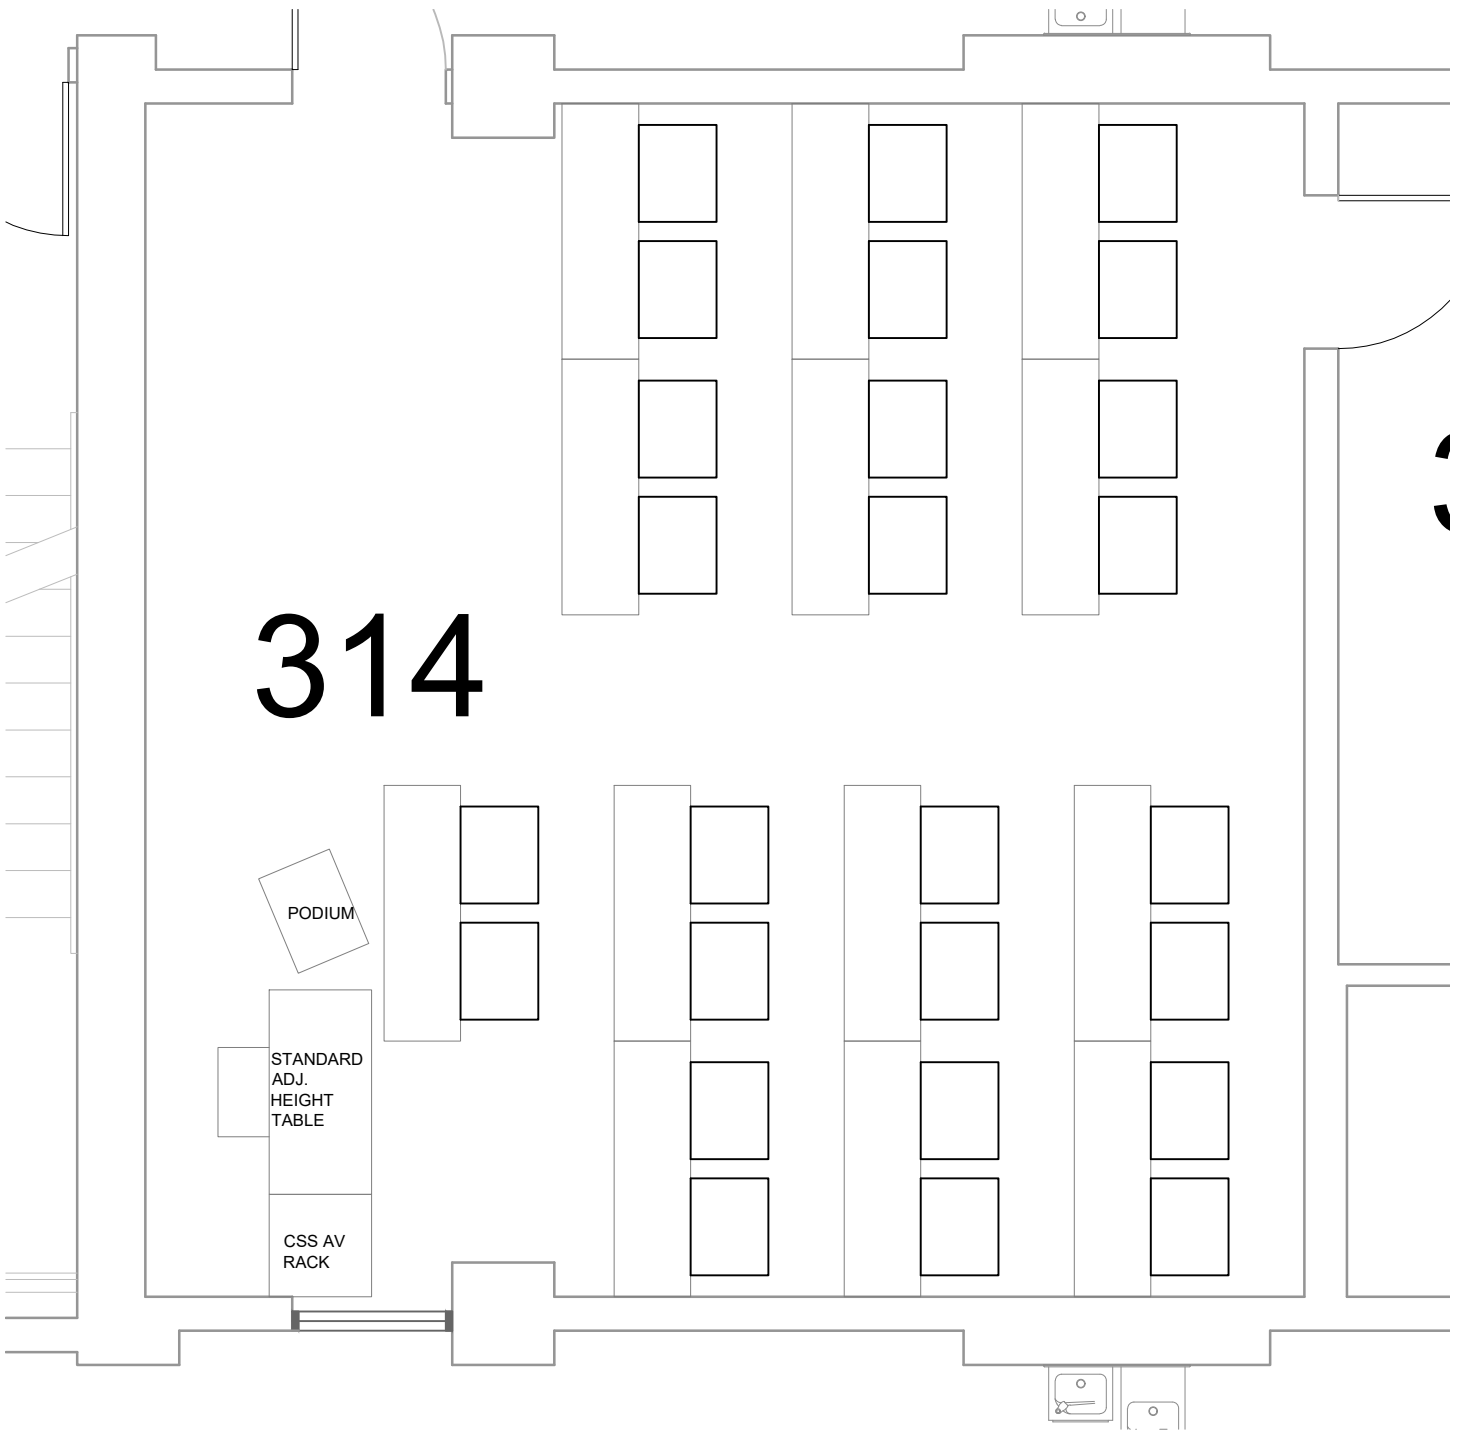

314

Classroom Layouts

LANGUAGE BUILDING
RM 314

CAP:

26

UNT

UNIVERSITY
OF NORTH TEXAS[®]
FACILITIES PLANNING,
DESIGN, & CONSTRUCTION