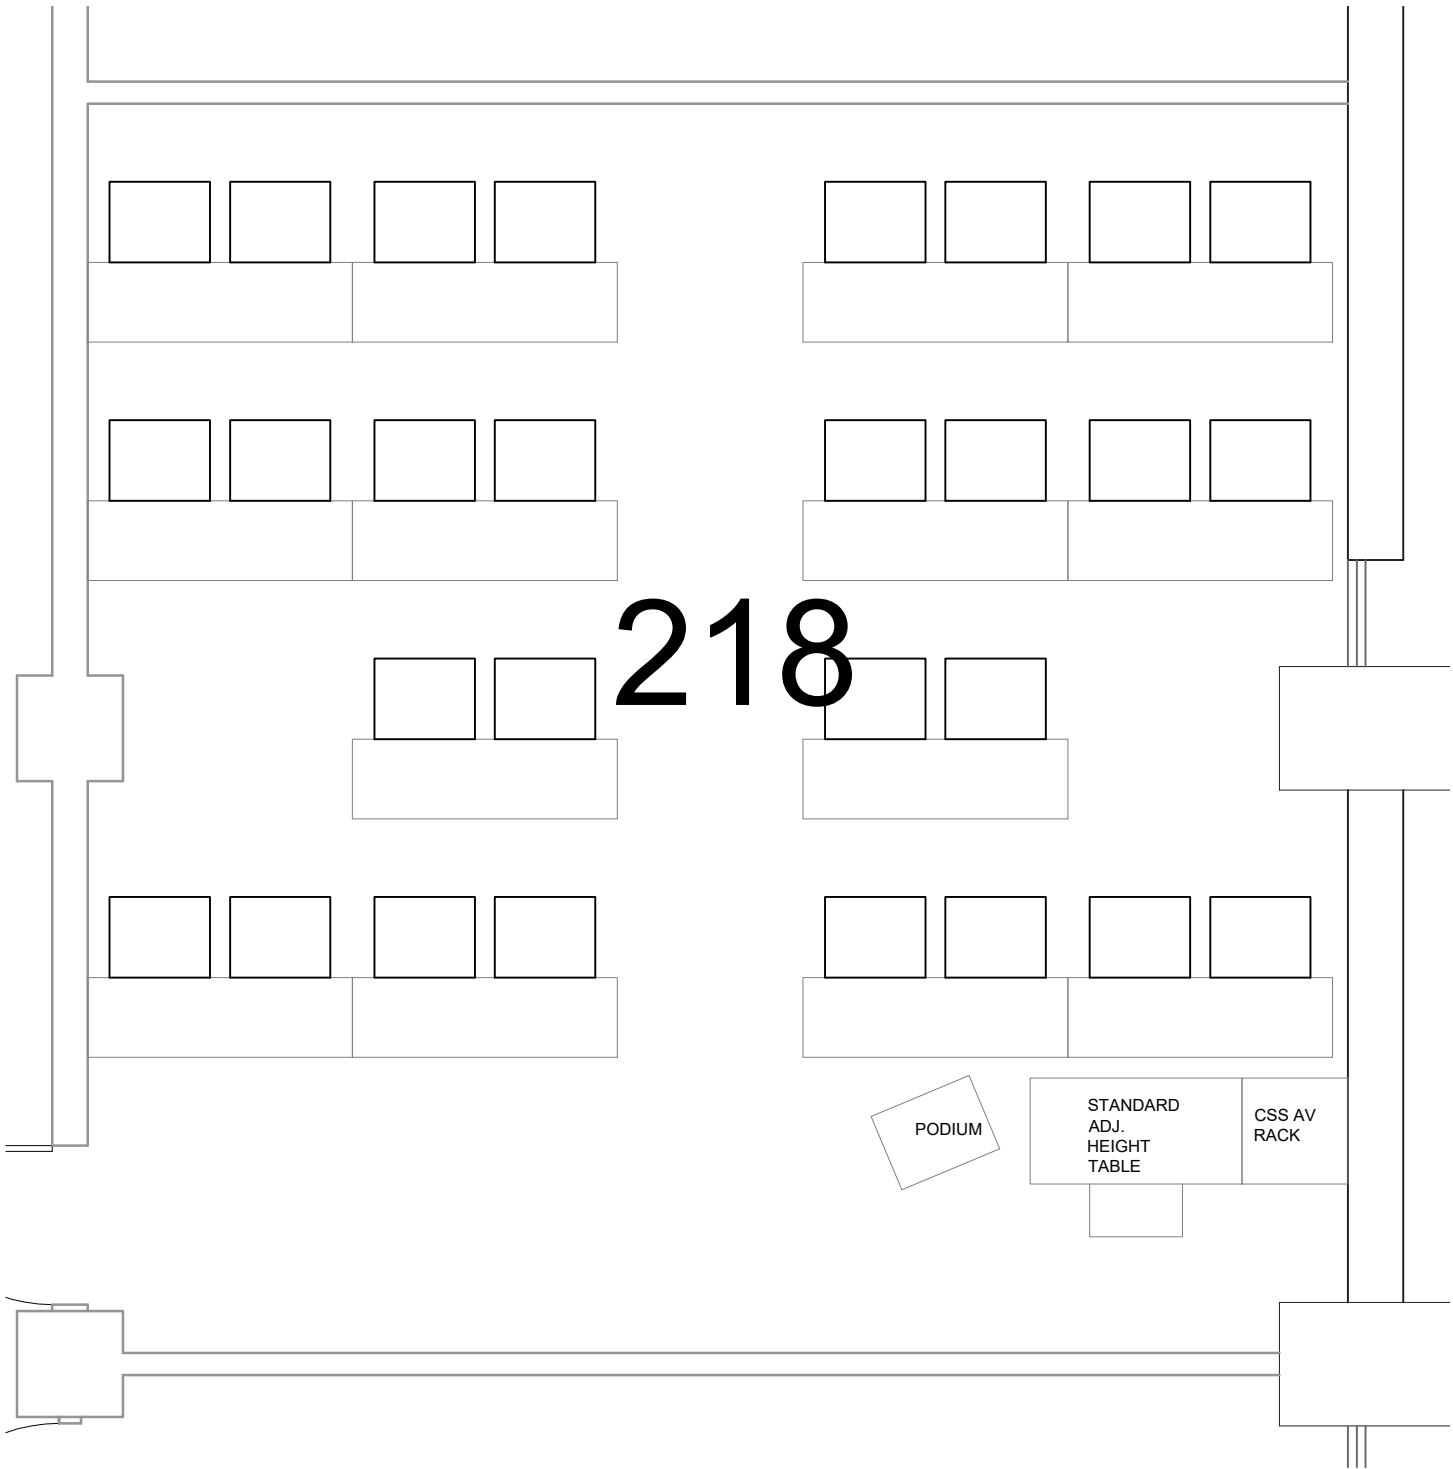

218

Classroom Layouts
LANGUAGE BUILDING
RM 218

CAP:
28

UNT
UNIVERSITY
OF NORTH TEXAS®
FACILITIES PLANNING,
DESIGN, & CONSTRUCTION