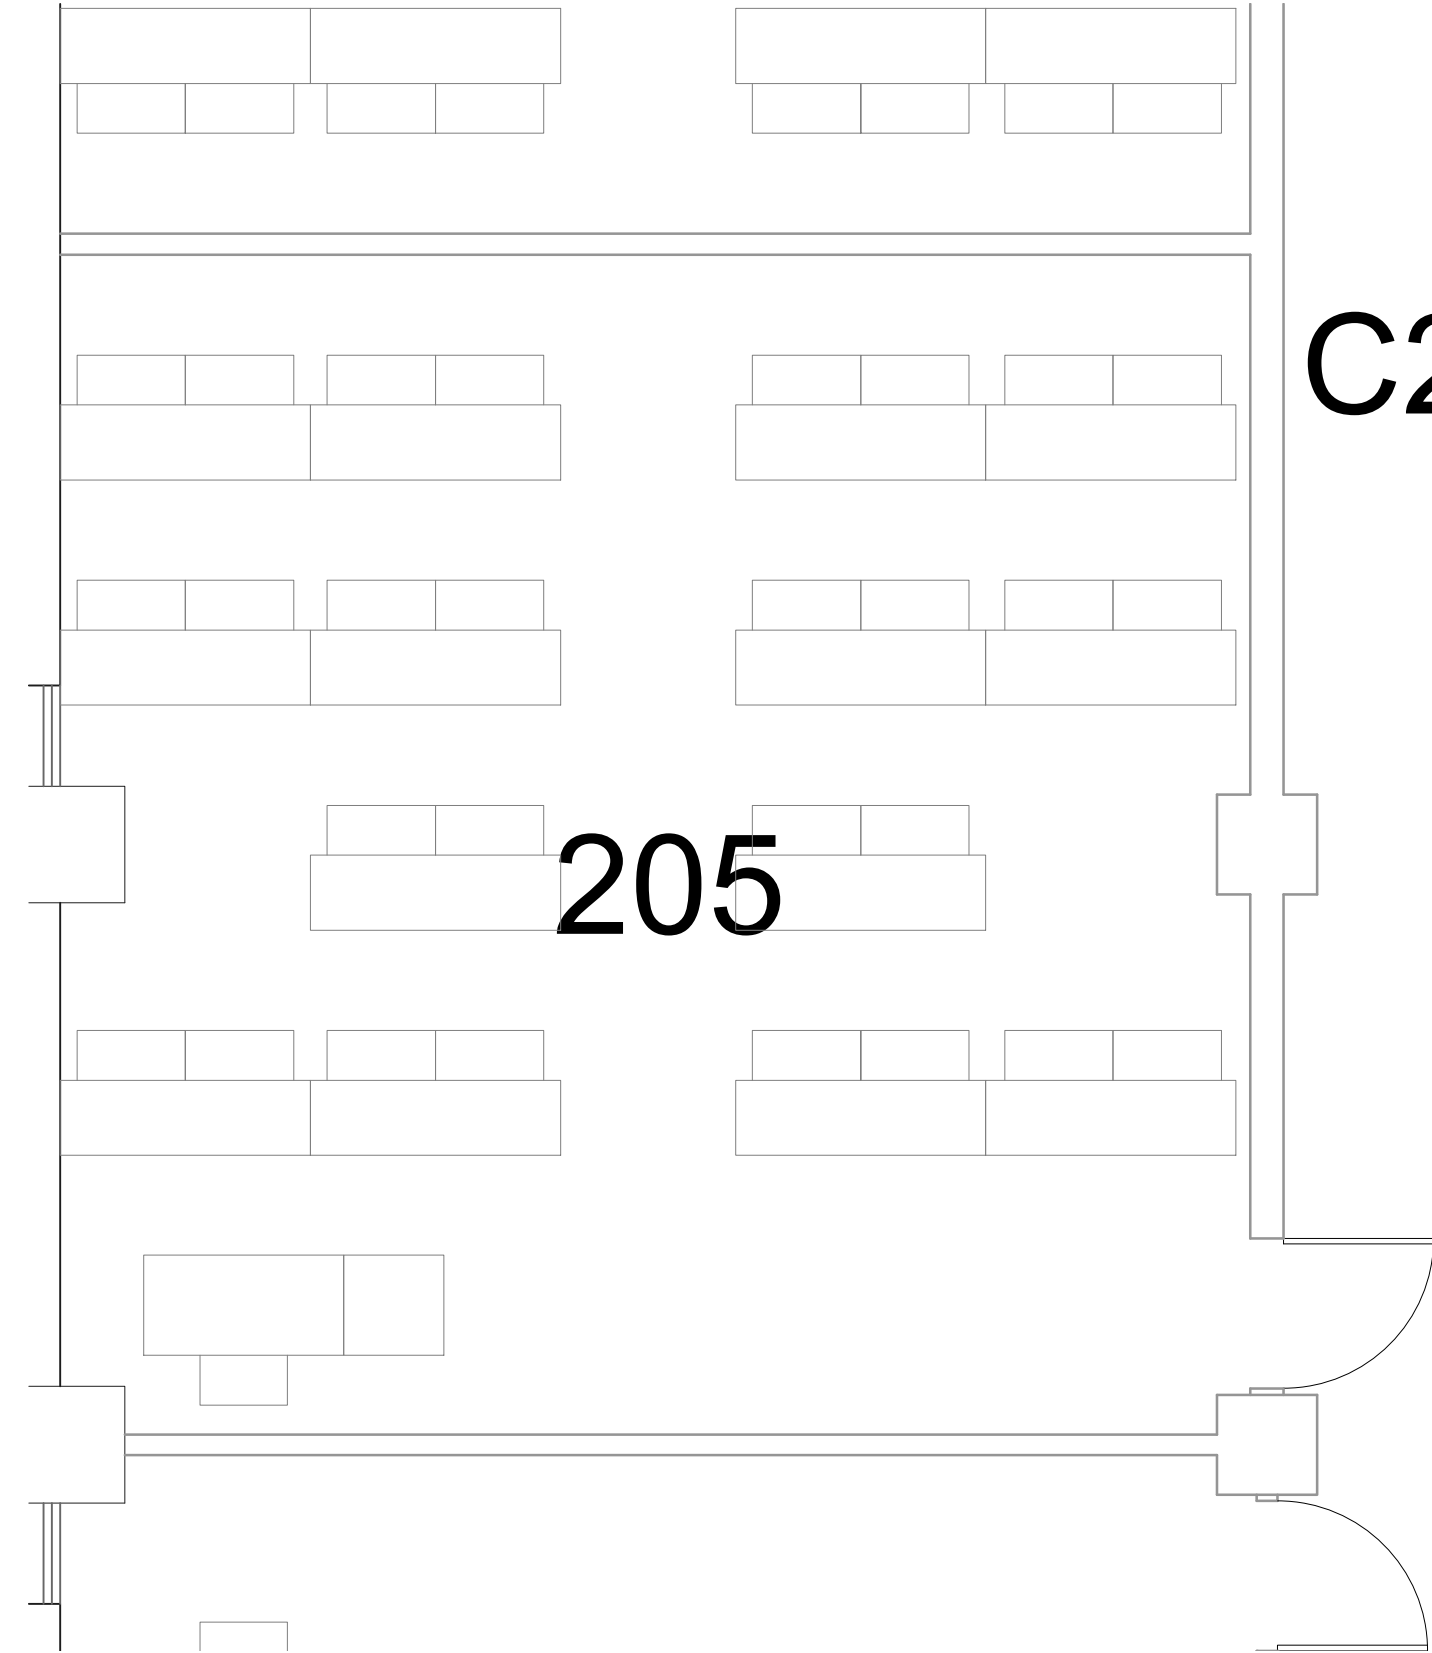

C2

205

Classroom Layouts
LANGUAGE BUILDING
RM 205

CAP:
28

UNT
UNIVERSITY
OF NORTH TEXAS®
FACILITIES PLANNING,
DESIGN, & CONSTRUCTION