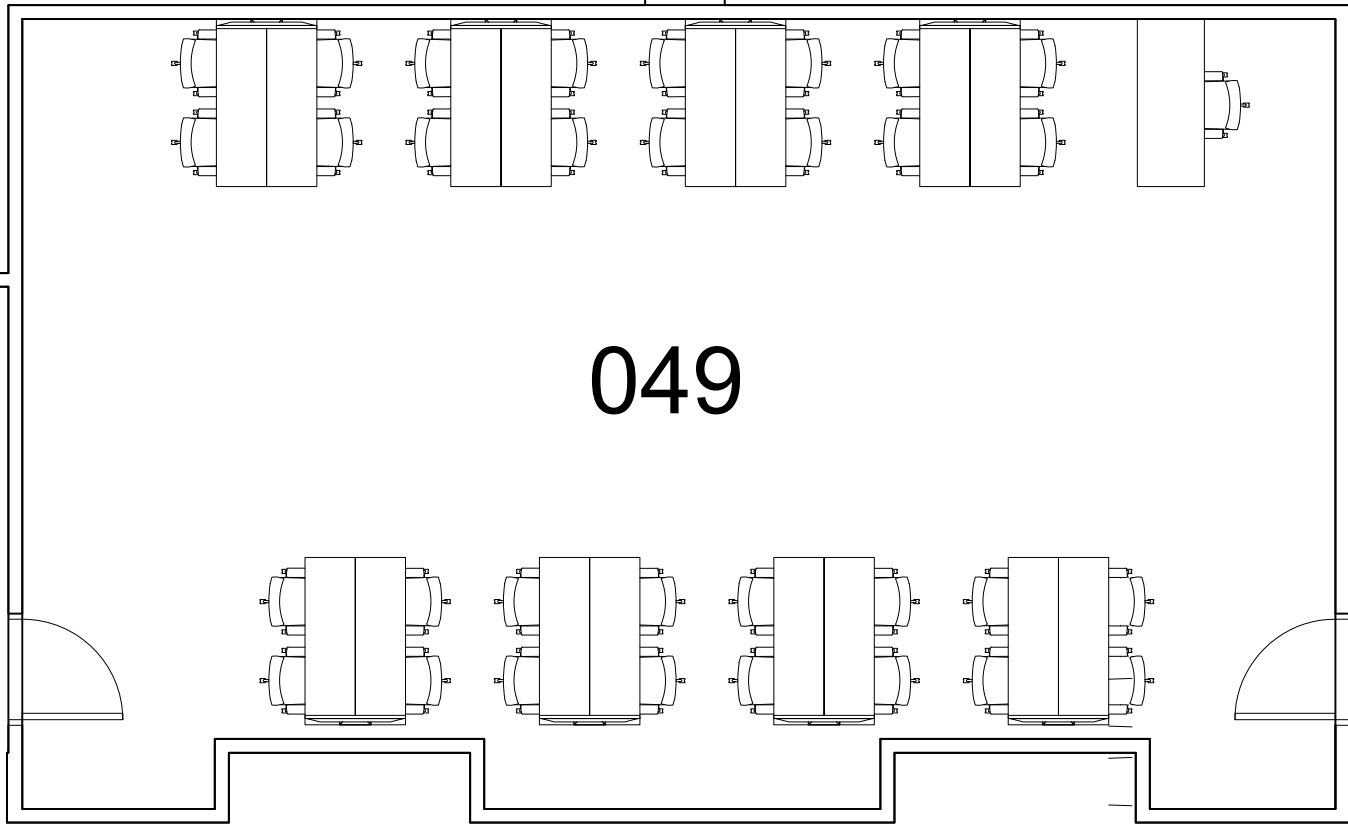

049

Classroom Layouts

GATEWAY CENTER
RM 049

CAP:

32

UNT

UNIVERSITY
OF NORTH TEXAS®
FACILITIES PLANNING,
DESIGN, & CONSTRUCTION