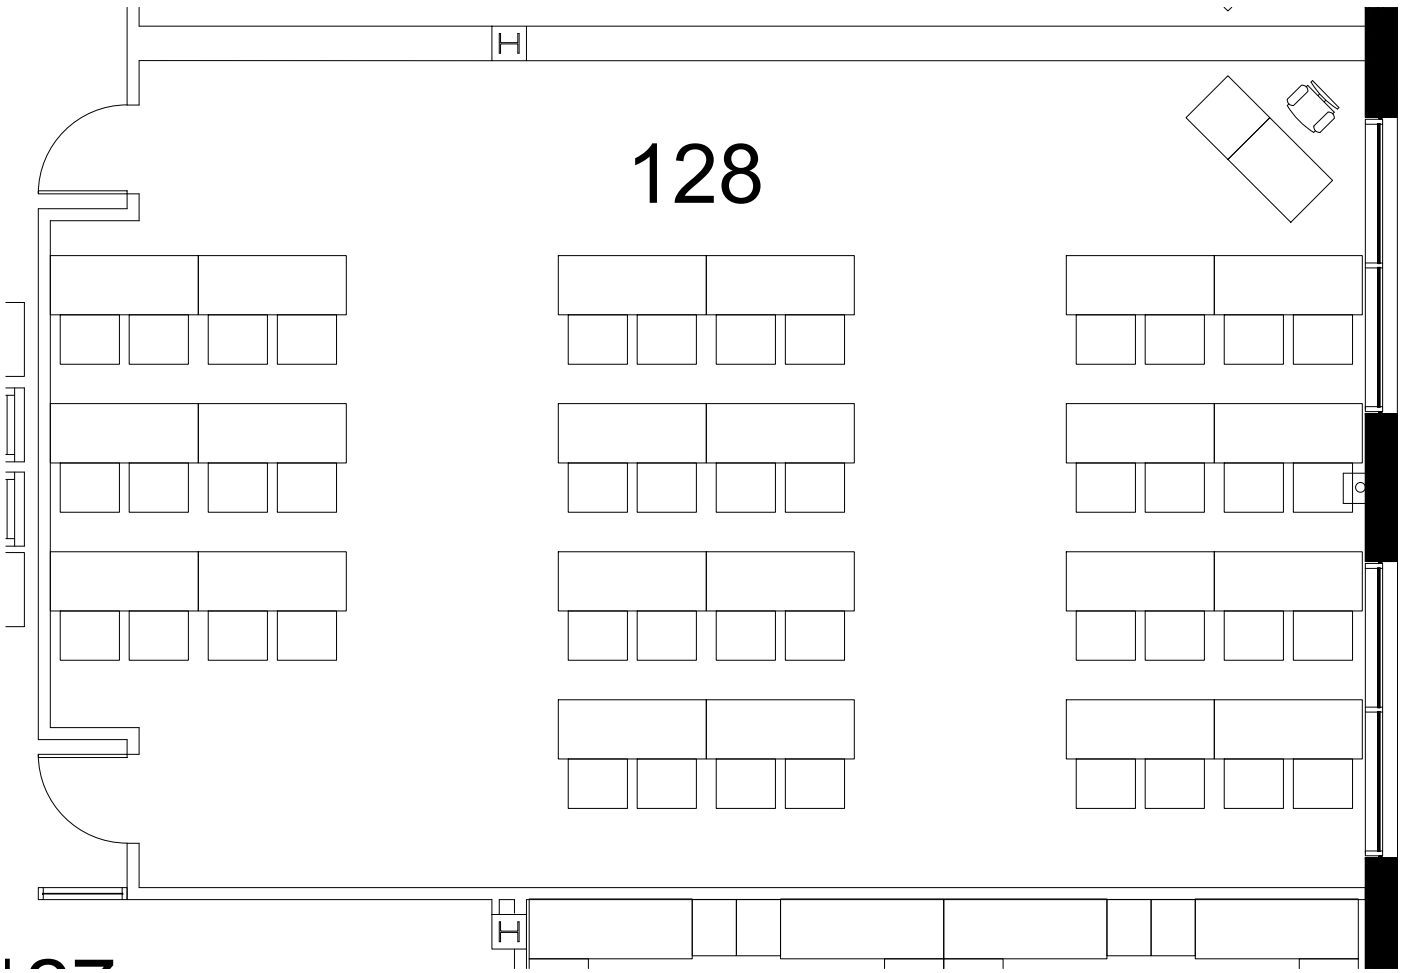

128

Classroom Layouts
FISCO HALL PARK
RM 128

CAP:
44

UNT
UNIVERSITY
OF NORTH TEXAS®
FACILITIES PLANNING,
DESIGN, & CONSTRUCTION