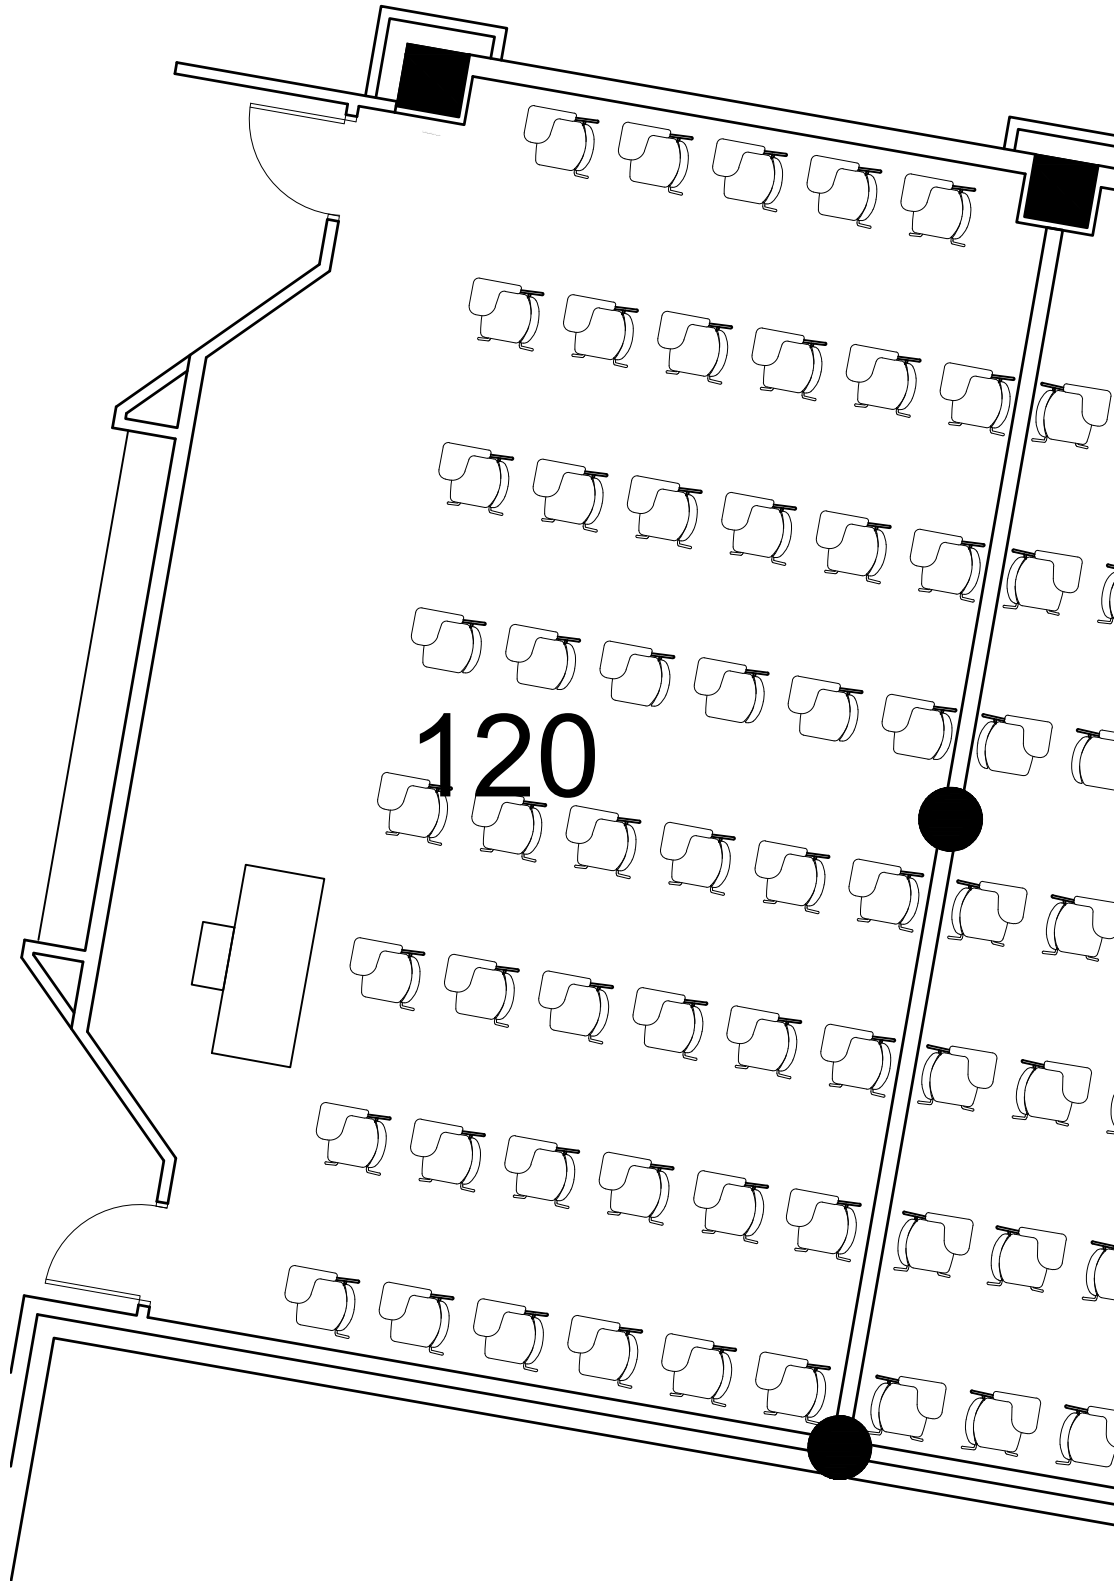

VENDING //

120

Classroom Layouts
EESAT
RM 120

CAP:

47

UNT
UNIVERSITY
OF NORTH TEXAS®
FACILITIES PLANNING,
DESIGN, & CONSTRUCTION