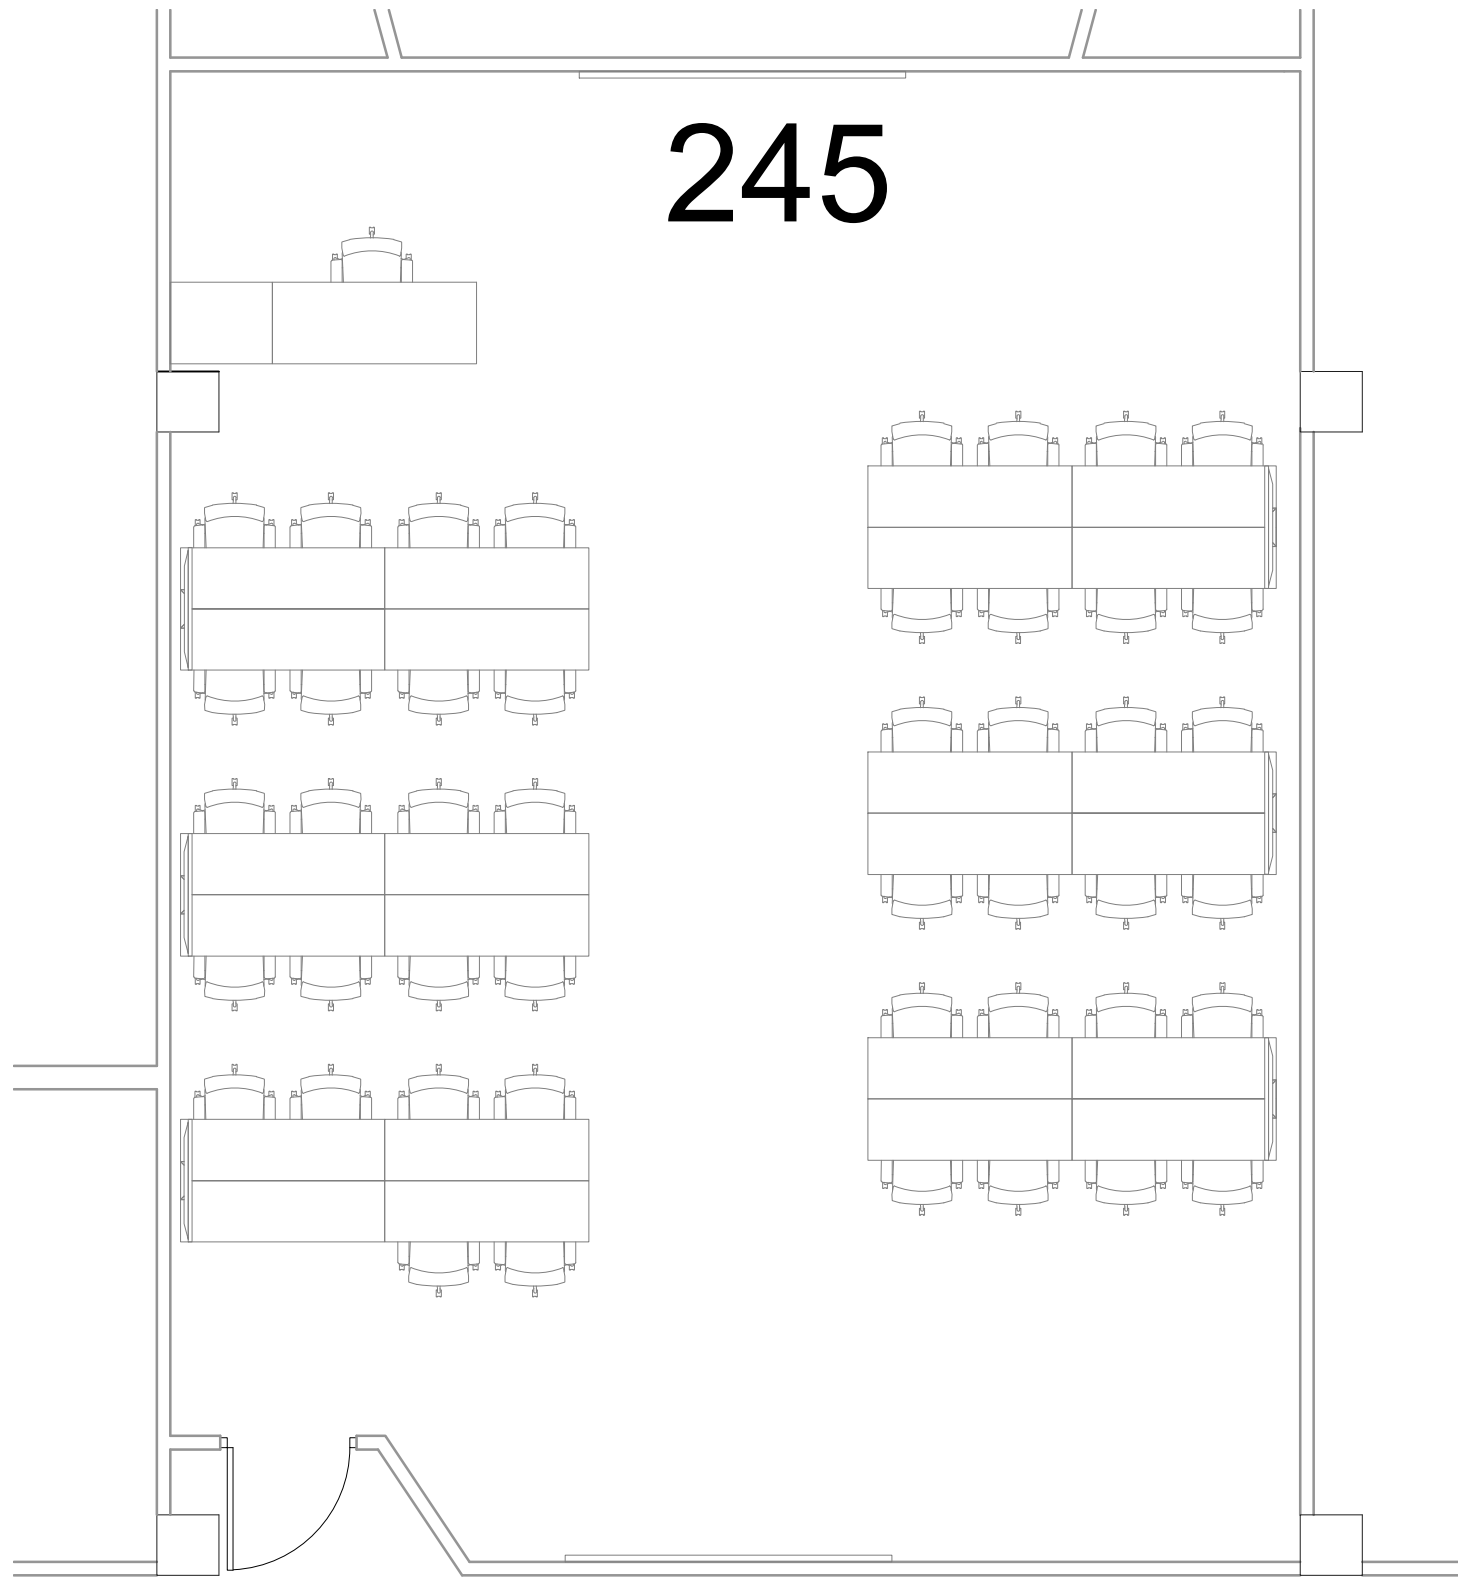

245

Classroom Layouts
CHILTON HALL
RM 245

CAP:
46

UNT
UNIVERSITY
OF NORTH TEXAS®
FACILITIES PLANNING,
DESIGN, & CONSTRUCTION