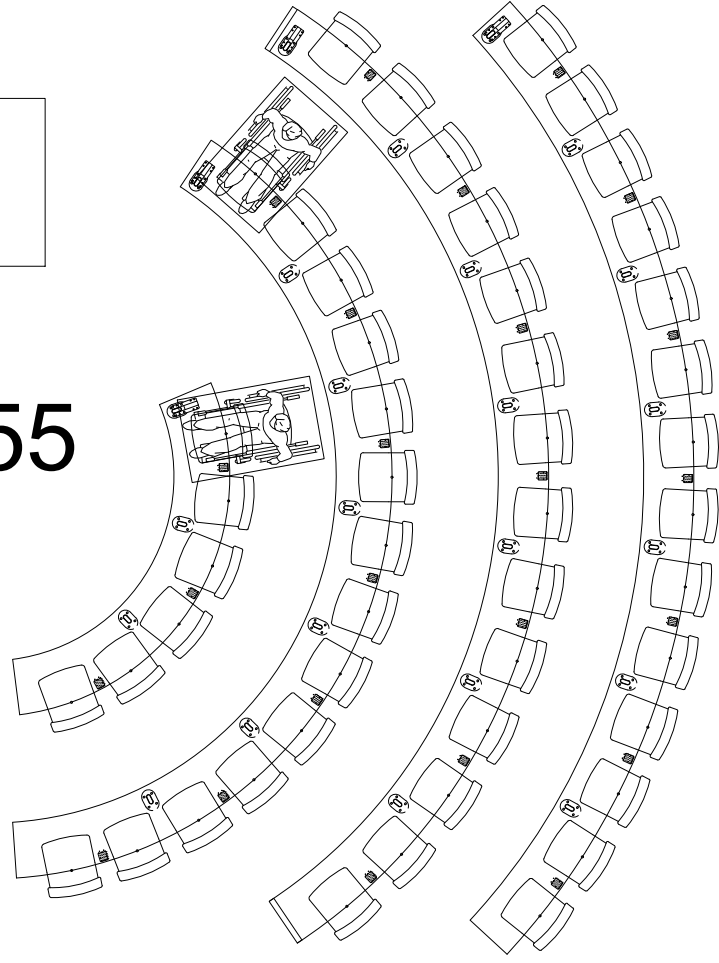

08

255

C2

Classroom Layouts
BLB
RM 255

CAP:
48

UNT
UNIVERSITY
OF NORTH TEXAS®
FACILITIES PLANNING,
DESIGN, & CONSTRUCTION