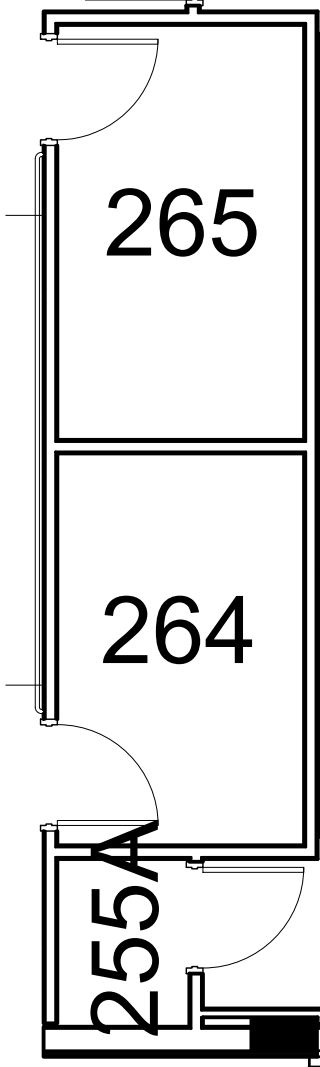

08

255

C2

Classroom Layouts
BLB
RM 255

CAP:
48

UNT
UNIVERSITY
OF NORTH TEXAS®
FACILITIES PLANNING,
DESIGN, & CONSTRUCTION