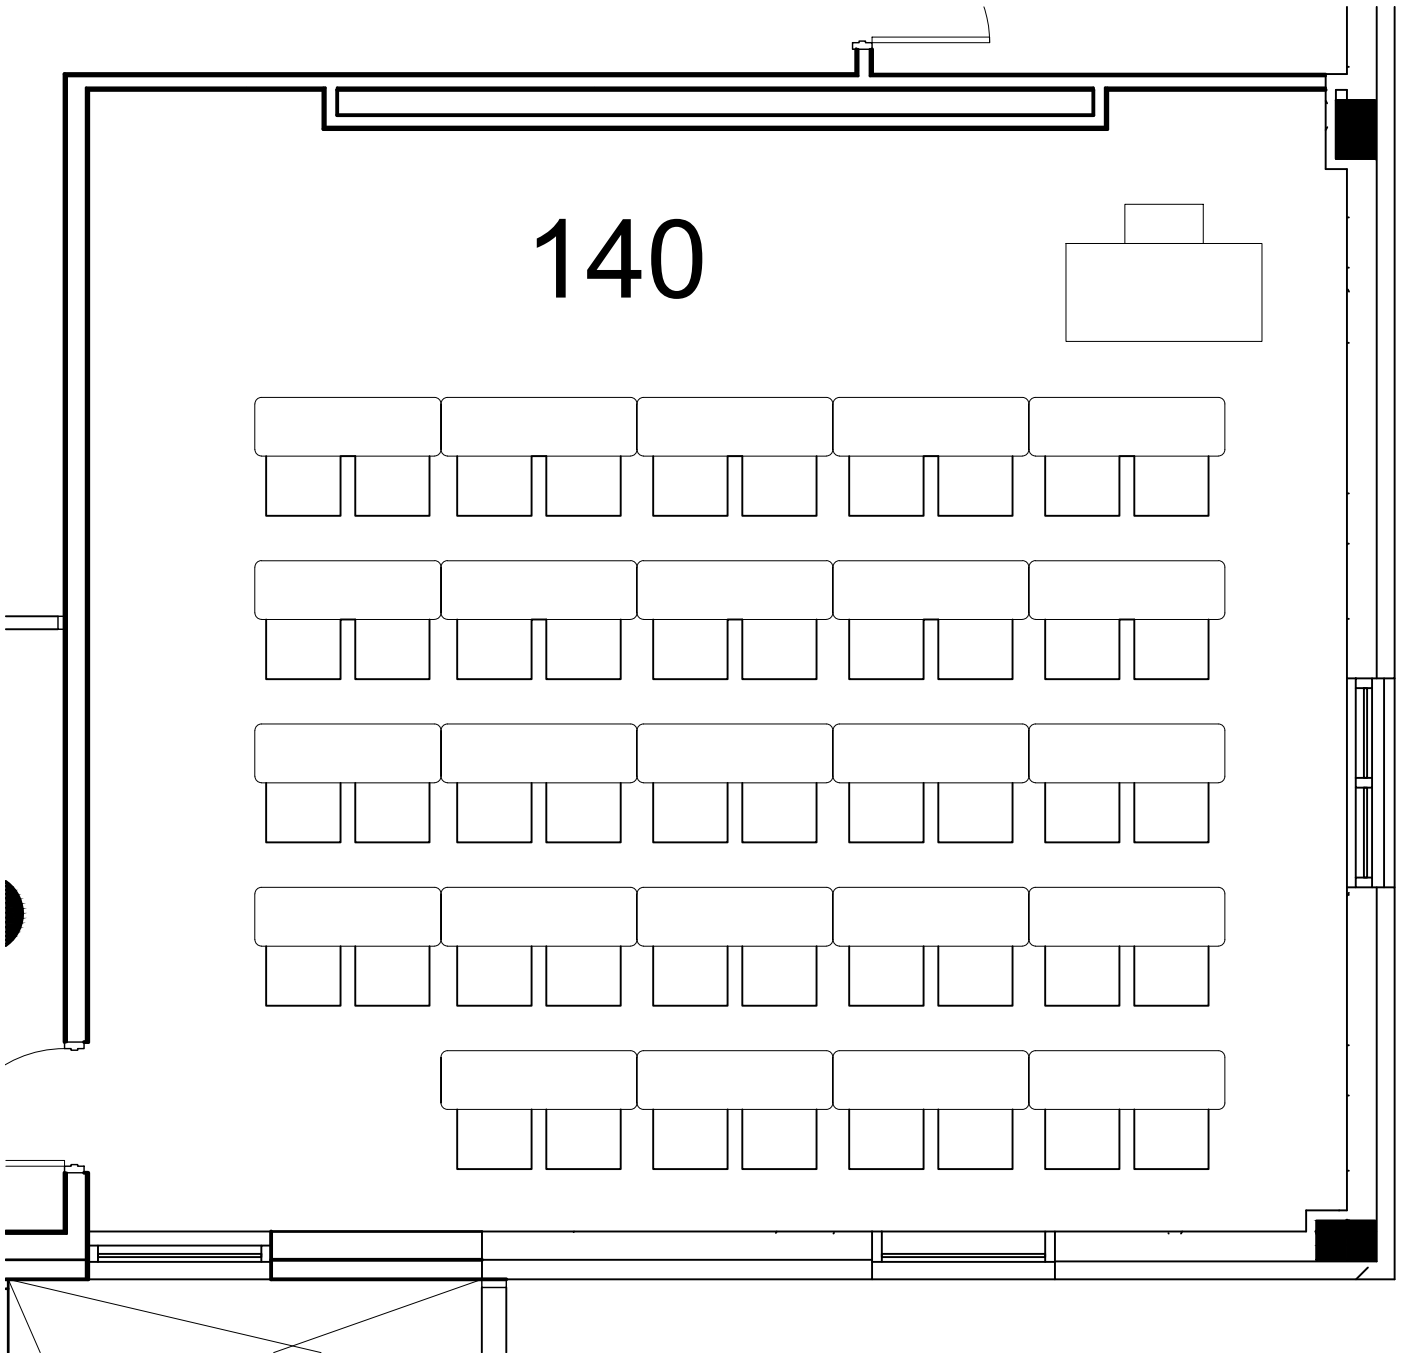

140

Classroom Layouts

BLB
RM 140

CAP:

48

UNT

UNIVERSITY
OF NORTH TEXAS®
FACILITIES PLANNING,
DESIGN, & CONSTRUCTION