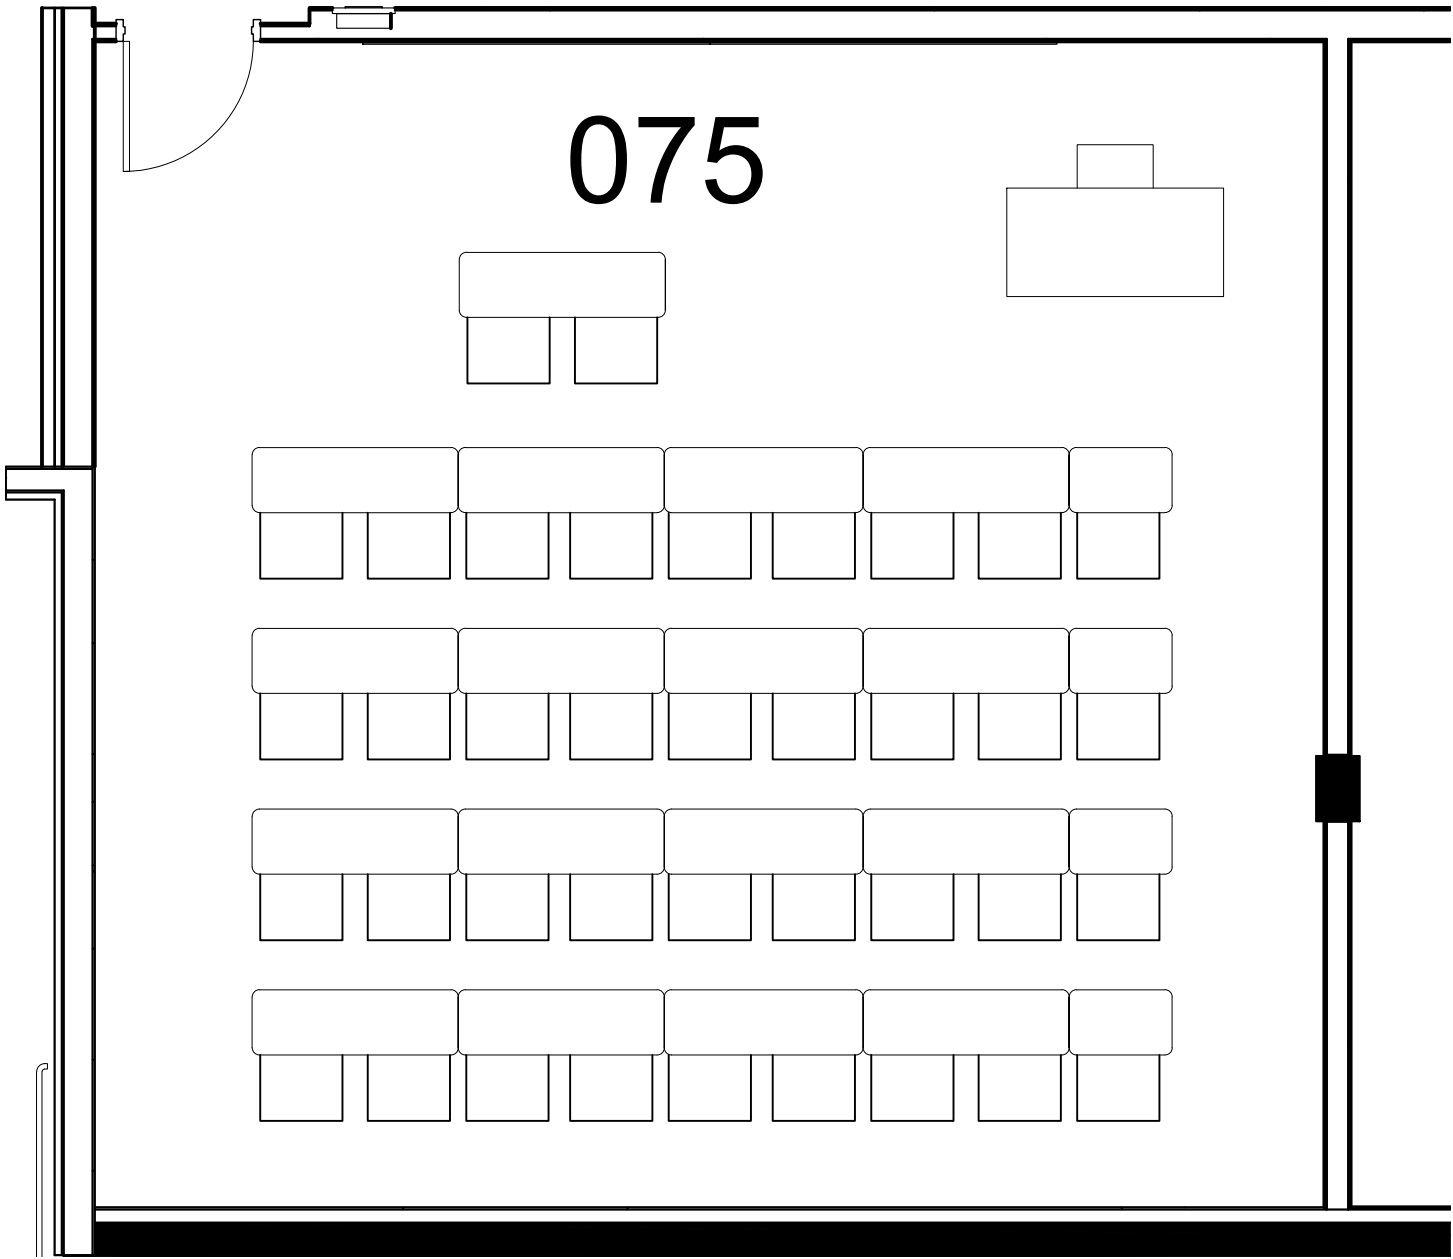

075

Classroom Layouts

BLB
RM 075

CAP:

38

UNT

UNIVERSITY
OF NORTH TEXAS®
FACILITIES PLANNING,
DESIGN, & CONSTRUCTION