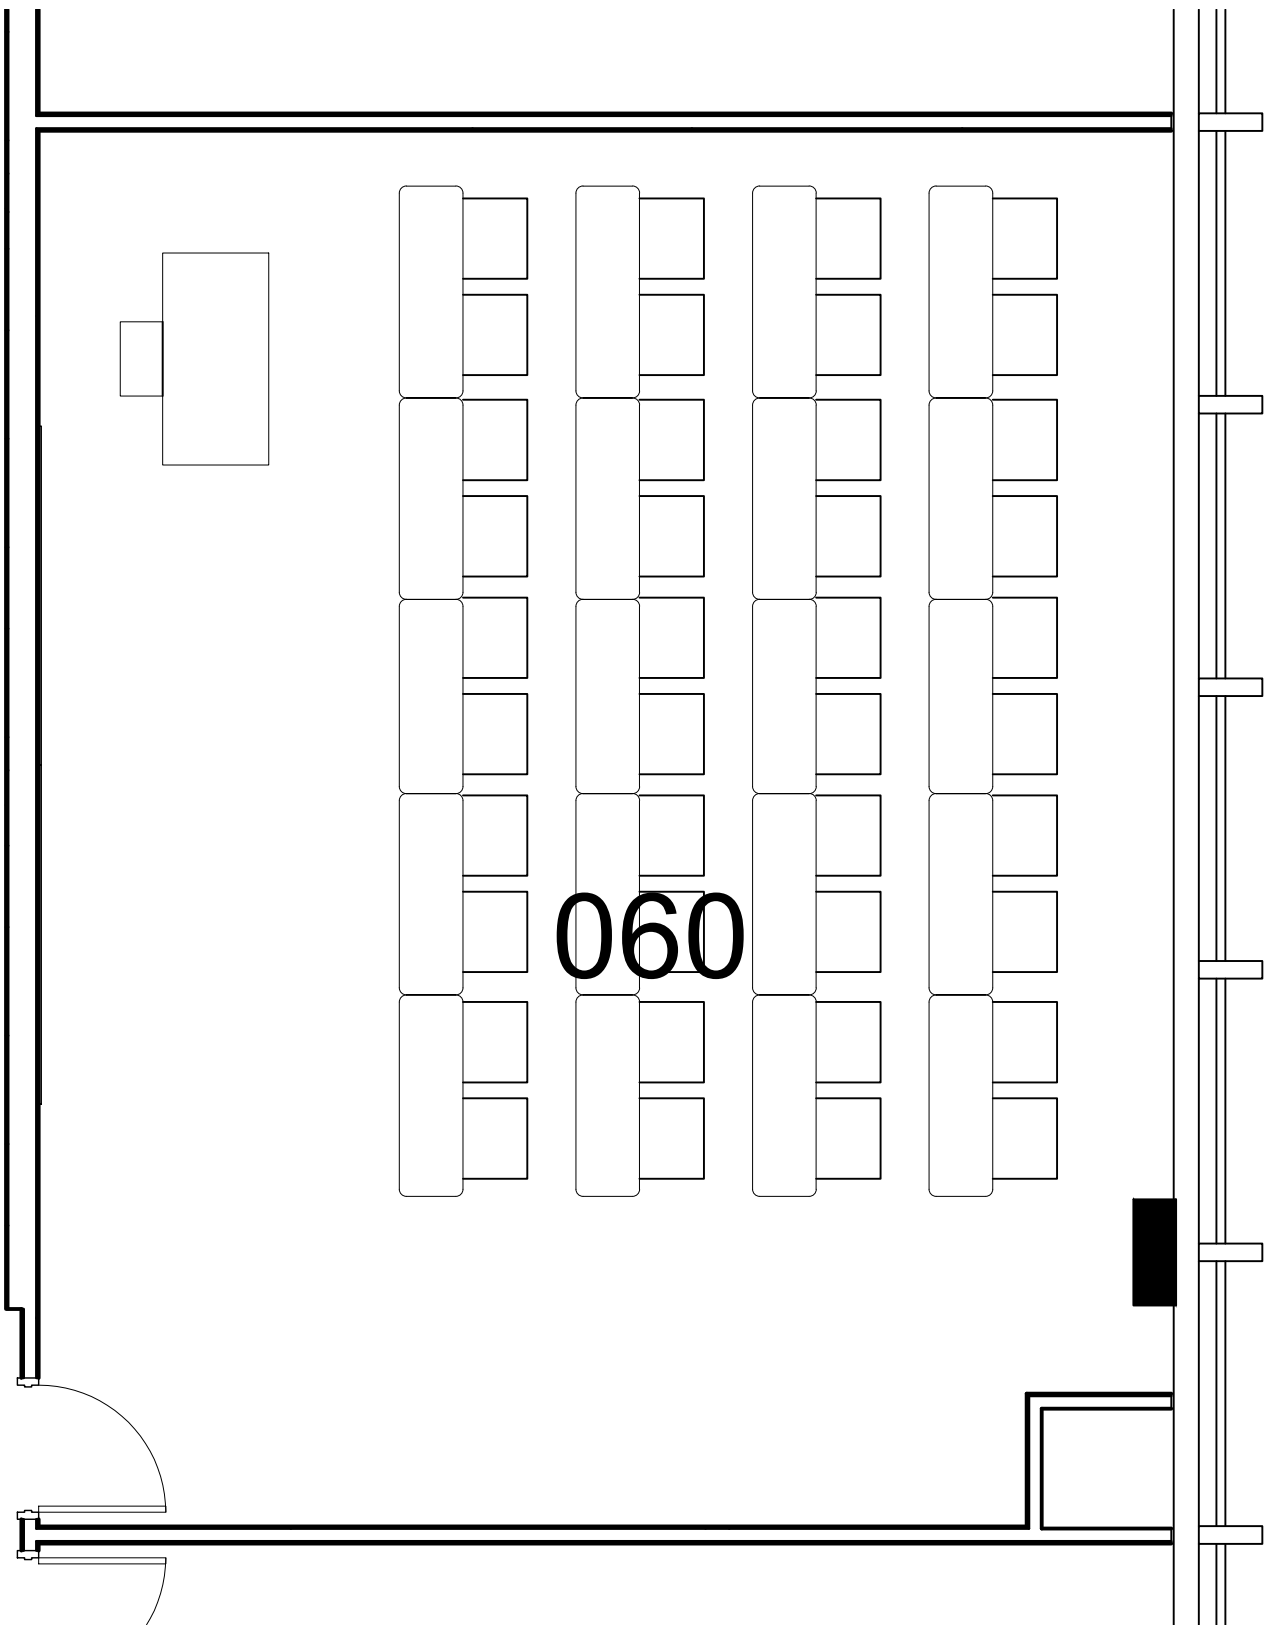

0

060

Classroom Layouts

BLB  
RM 060

CAP:

40

**UNT**

UNIVERSITY  
OF NORTH TEXAS®  
FACILITIES PLANNING,  
DESIGN, & CONSTRUCTION